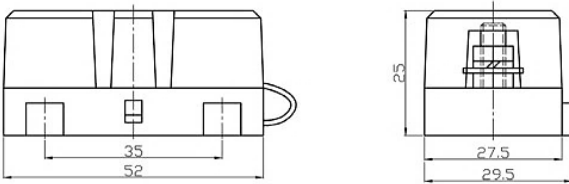

MIDI, MEGA and ANL fuses, and fuse holders

Fuse holder for MIDI fuse