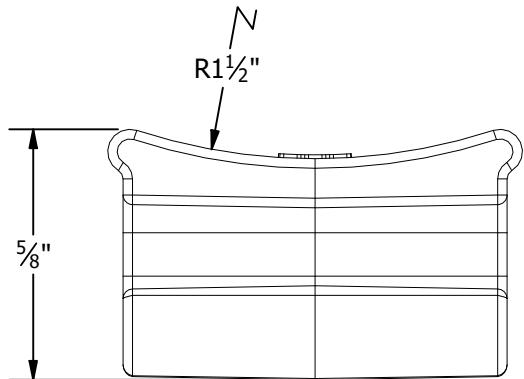

PART # TABLE	
P/N	DESCRIPTION
WRMCLPD1	NXT HORIZON WIRE MGMT CLIP

PRODUCT LINE:	NXT HORIZON
DRAWING TYPE:	PARTS
DESCRIPTION:	WIRE MGMT CLIP
REVISION DATE:	10/27/2021

DRAWING NOT TO SCALE
ALL DIMENSIONS ARE
NOMINAL