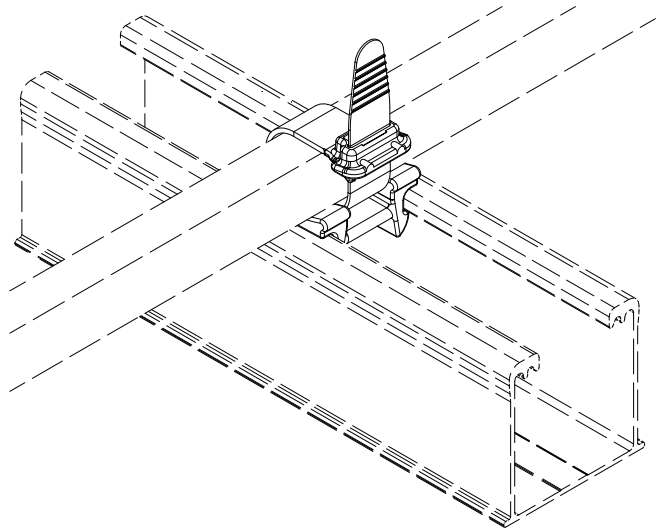

PART # TABLE	
P/N	DESCRIPTION
WRMCLPD1	NXT HORIZON WIRE MGMT CLIP

PRODUCT LINE:	NXT HORIZON
DRAWING TYPE:	PARTS
DESCRIPTION:	WIRE MGMT CLIP
REVISION DATE:	10/27/2021

DRAWING NOT TO SCALE
ALL DIMENSIONS ARE
NOMINAL