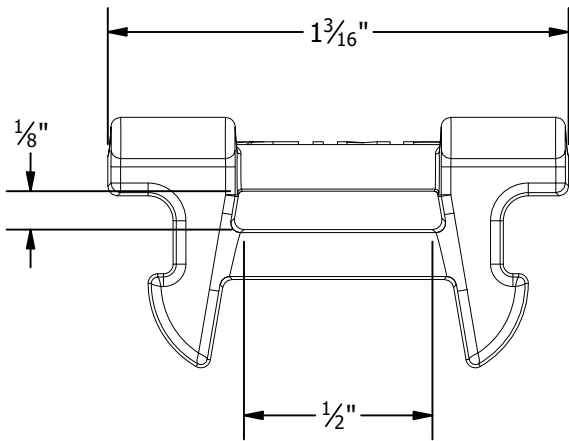

PART # TABLE	
P/N	DESCRIPTION
WRMCLPD1	NXT HORIZON WIRE MGMT CLIP

PRODUCT LINE:	NXT HORIZON
DRAWING TYPE:	PARTS
DESCRIPTION:	WIRE MGMT CLIP
REVISION DATE:	10/27/2021

DRAWING NOT TO SCALE
ALL DIMENSIONS ARE
NOMINAL