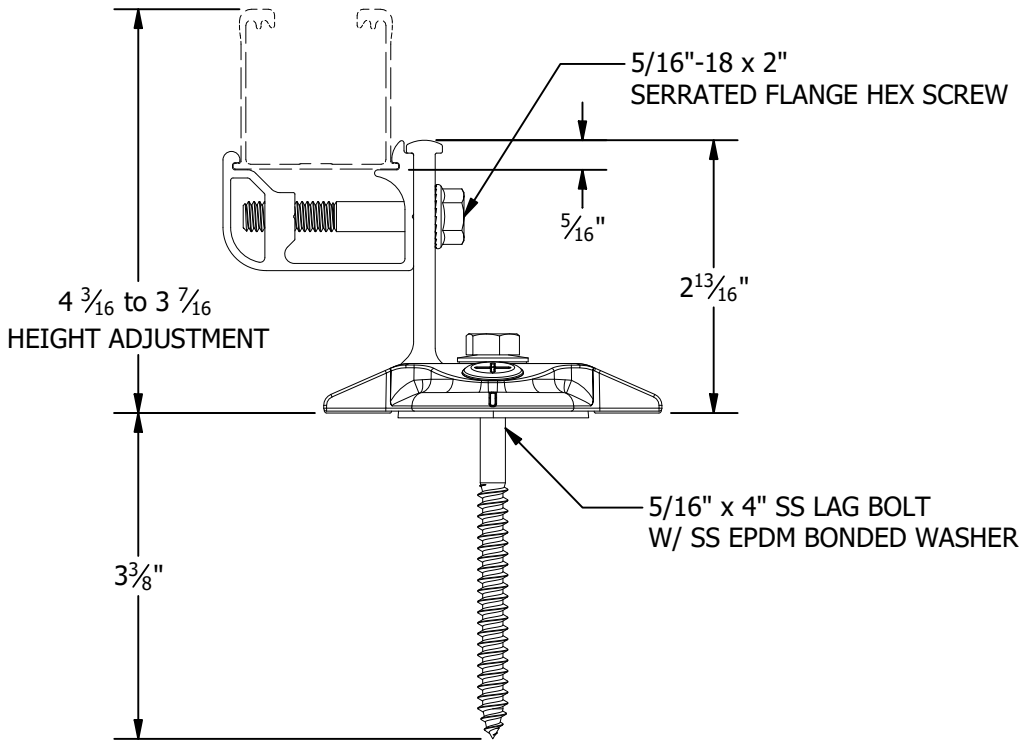

PART # TABLE	
P/N	DESCRIPTION
SHCPKTM1	STRONGHOLD ATT KIT COMP MILL
SHCPKTD1	STRONGHOLD ATT KIT COMP DRK
SHCPKTM1-NS	STRONGHOLD ATT COMP MILL (NS)
SHCPKTD1-NS	STRONGHOLD ATT COMP DRK (NS)

PRODUCT LINE:	NXT HORIZON
DRAWING TYPE:	PARTS ASSEMBLY
DESCRIPTION:	STRONGHOLD ATTACHMENT
REVISION DATE:	9/22/2021

DRAWING NOT TO SCALE ALL DIMENSIONS ARE NOMINAL
PRODUCT PROTECTED BY ONE OR MORE US PATENTS LEGAL NOTICE

NH-A04
SHEET