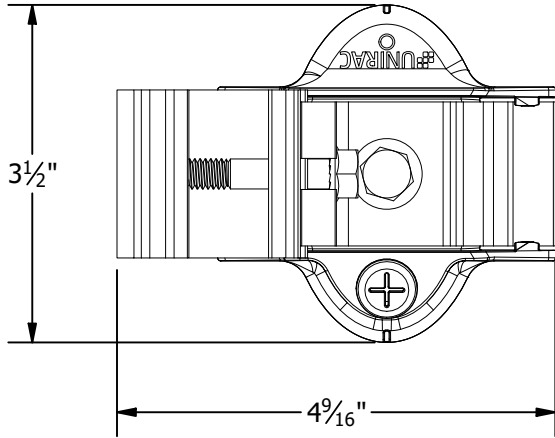

PART # TABLE	
P/N	DESCRIPTION
SHCPKTM1	STRONGHOLD ATT KIT COMP MILL
SHCPKTD1	STRONGHOLD ATT KIT COMP DRK
SHCPKTM1-NS	STRONGHOLD ATT COMP MILL (NS)
SHCPKTD1-NS	STRONGHOLD ATT COMP DRK (NS)

PRODUCT LINE:	NXT HORIZON
DRAWING TYPE:	PARTS ASSEMBLY
DESCRIPTION:	STRONGHOLD ATTACHMENT
REVISION DATE:	9/22/2021

DRAWING NOT TO SCALE ALL DIMENSIONS ARE NOMINAL
PRODUCT PROTECTED BY ONE OR MORE US PATENTS LEGAL NOTICE

NH-A04
SHEET