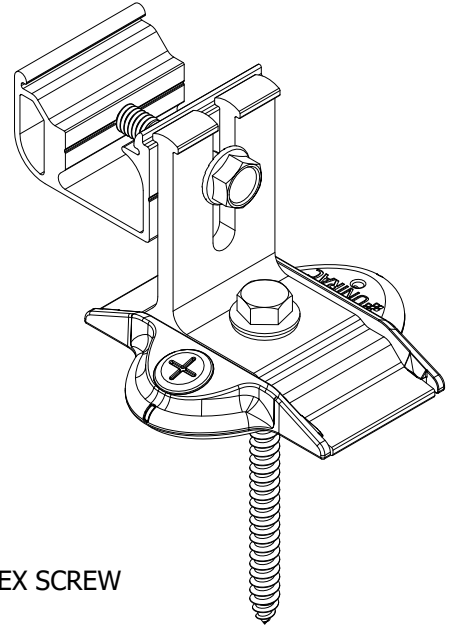

PART # TABLE	
P/N	DESCRIPTION
SHCPKTM1	STRONGHOLD ATT KIT COMP MILL
SHCPKTD1	STRONGHOLD ATT KIT COMP DRK
SHCPKTM1-NS	STRONGHOLD ATT COMP MILL (NS)
SHCPKTD1-NS	STRONGHOLD ATT COMP DRK (NS)

PRODUCT LINE:	NXT HORIZON
DRAWING TYPE:	PARTS ASSEMBLY
DESCRIPTION:	STRONGHOLD ATTACHMENT
REVISION DATE:	9/22/2021

DRAWING NOT TO SCALE ALL DIMENSIONS ARE NOMINAL
PRODUCT PROTECTED BY ONE OR MORE US PATENTS LEGAL NOTICE

NH-A04
SHEET