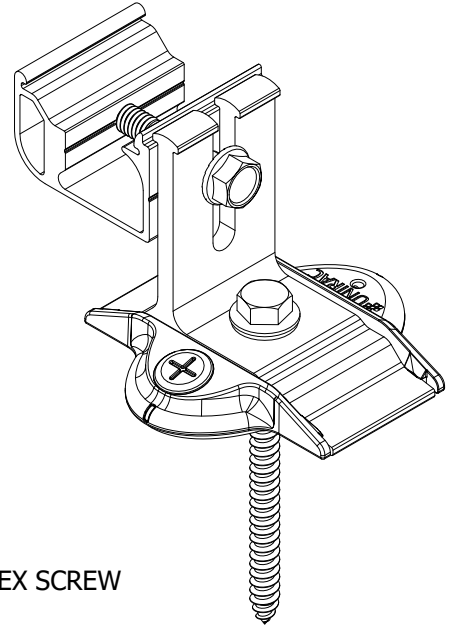

PART # TABLE	
P/N	DESCRIPTION
SHCPKTM1	STRONGHOLD ATT KIT COMP MILL
SHCPKTD1	STRONGHOLD ATT KIT COMP DRK
SHCPKTM1-NS	STRONGHOLD ATT COMP MILL (NS)
SHCPKTD1-NS	STRONGHOLD ATT COMP DRK (NS)

PRODUCT LINE:	NXT HORIZON
DRAWING TYPE:	PARTS ASSEMBLY
DESCRIPTION:	STRONGHOLD ATTACHMENT
REVISION DATE:	9/22/2021

DRAWING NOT TO SCALE  
ALL DIMENSIONS ARE  
NOMINAL

PRODUCT PROTECTED BY  
ONE OR MORE US PATENTS  
LEGAL NOTICE

NH-A04

SHEET