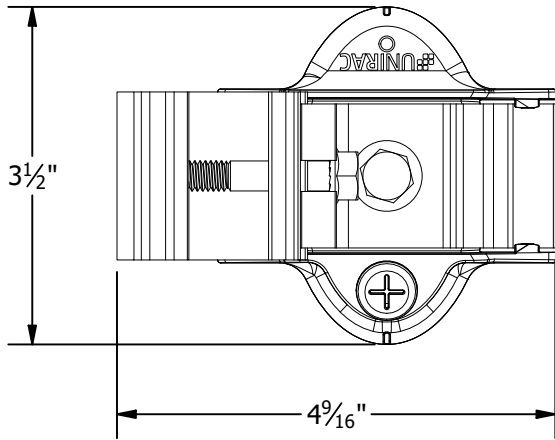

PART # TABLE	
P/N	DESCRIPTION
SHCPKTM1	STRONGHOLD ATT KIT COMP MILL
SHCPKTD1	STRONGHOLD ATT KIT COMP DRK
SHCPKTM1-NS	STRONGHOLD ATT COMP MILL (NS)
SHCPKTD1-NS	STRONGHOLD ATT COMP DRK (NS)

PRODUCT LINE:	NXT HORIZON
DRAWING TYPE:	PARTS ASSEMBLY
DESCRIPTION:	STRONGHOLD ATTACHMENT
REVISION DATE:	9/22/2021

DRAWING NOT TO SCALE  
ALL DIMENSIONS ARE  
NOMINAL

PRODUCT PROTECTED BY  
ONE OR MORE US PATENTS  
LEGAL NOTICE

NH-A04

SHEET