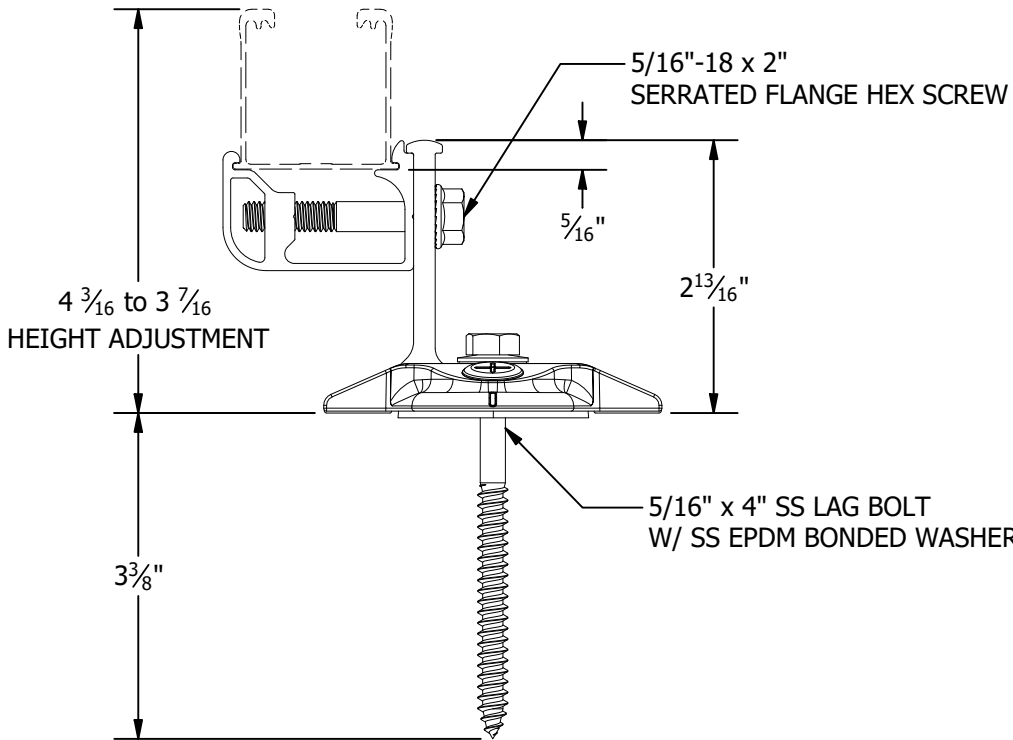

PART # TABLE	
P/N	DESCRIPTION
SHCPKTM1	STRONGHOLD ATT KIT COMP MILL
SHCPKTD1	STRONGHOLD ATT KIT COMP DRK
SHCPKTM1-NS	STRONGHOLD ATT COMP MILL (NS)
SHCPKTD1-NS	STRONGHOLD ATT COMP DRK (NS)

PRODUCT LINE:	NXT HORIZON
DRAWING TYPE:	PARTS ASSEMBLY
DESCRIPTION:	STRONGHOLD ATTACHMENT
REVISION DATE:	9/22/2021

DRAWING NOT TO SCALE  
ALL DIMENSIONS ARE  
NOMINAL

PRODUCT PROTECTED BY  
ONE OR MORE US PATENTS  
LEGAL NOTICE

NH-A04

SHEET