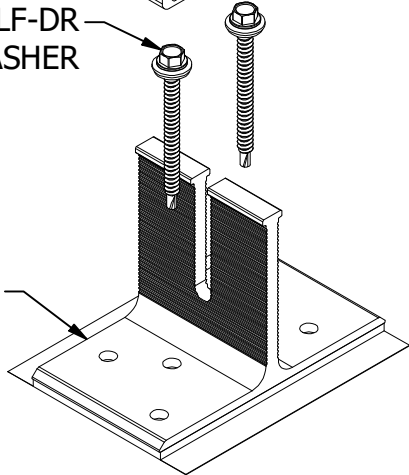

PART # TABLE	
P/N	DESCRIPTION
SBUTYLM1	STRONGHOLD ATT W/BUTYL, MILL
SBUTYLD1	STRONGHOLD ATT W/BUTYL, DARK

2X #12-14 SCREW, HWH, SS, SELF-DR
W/ #12 EPDM WASHER

DTD BUTYL ATT ASSY

PRODUCT LINE:	NXT UMount
DRAWING TYPE:	PARTS
DESCRIPTION:	SH BUTYL ATTACHMENT
REVISION DATE:	2/3/2023

DRAWING NOT TO SCALE
ALL DIMENSIONS ARE
NOMINAL

PRODUCT PROTECTED BY
ONE OR MORE US PATENTS

LEGAL NOTICE

NU-A10

SHEET