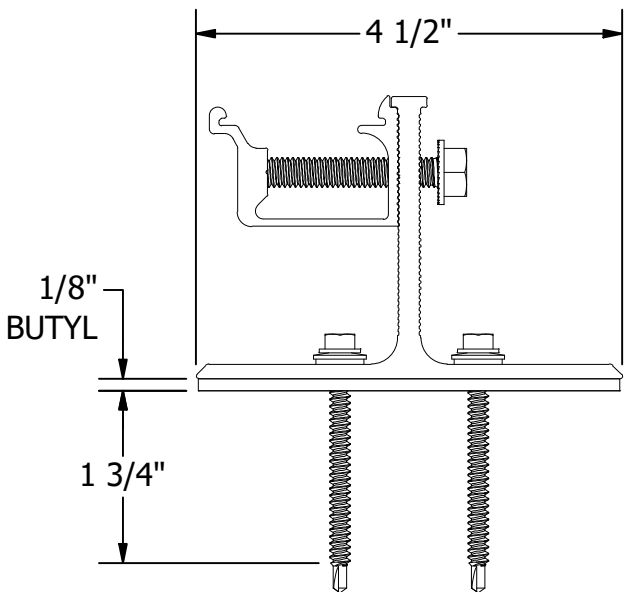

PART # TABLE	
P/N	DESCRIPTION
SBUTYLM1	STRONGHOLD ATT W/BUTYL, MILL
SBUTYLD1	STRONGHOLD ATT W/BUTYL, DARK

2X #12-14 SCREW, HWH, SS, SELF-DR
W/ #12 EPDM WASHER

DTD BUTYL ATT ASSY

PRODUCT LINE:	NXT UMount
DRAWING TYPE:	PARTS
DESCRIPTION:	SH BUTYL ATTACHMENT
REVISION DATE:	2/3/2023

DRAWING NOT TO SCALE
ALL DIMENSIONS ARE
NOMINAL

PRODUCT PROTECTED BY
ONE OR MORE US PATENTS

LEGAL NOTICE

NU-A10

SHEET