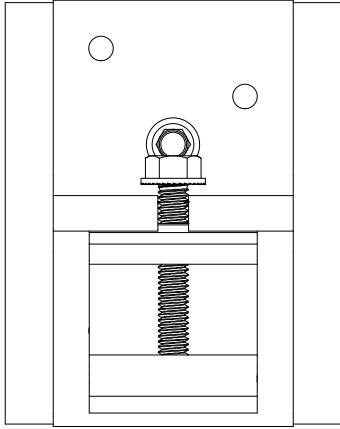

PART # TABLE	
P/N	DESCRIPTION
SBUTYLM1	STRONGHOLD ATT W/BUTYL, MILL
SBUTYLD1	STRONGHOLD ATT W/BUTYL, DARK

2X #12-14 SCREW, HWH, SS, SELF-DR
W/ #12 EPDM WASHER

DTD BUTYL ATT ASSY

PRODUCT LINE:	NXT UMount
DRAWING TYPE:	PARTS
DESCRIPTION:	SH BUTYL ATTACHMENT
REVISION DATE:	2/3/2023

DRAWING NOT TO SCALE
ALL DIMENSIONS ARE
NOMINAL

PRODUCT PROTECTED BY
ONE OR MORE US PATENTS

LEGAL NOTICE

NU-A10

SHEET