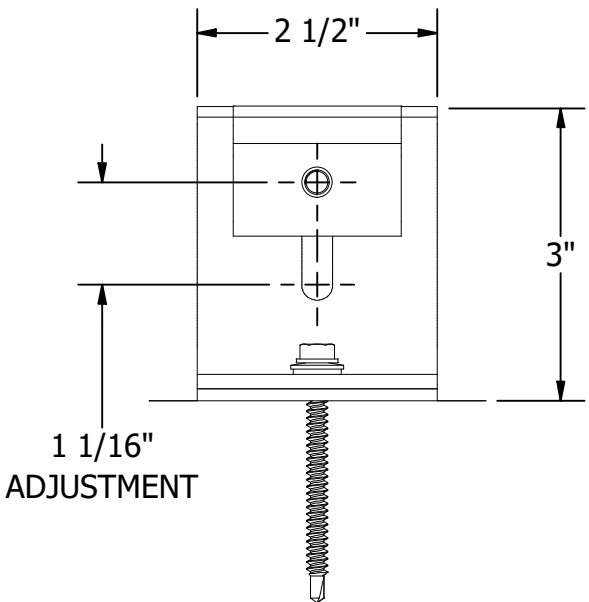

PART # TABLE	
P/N	DESCRIPTION
SBUTYLM1	STRONGHOLD ATT W/BUTYL, MILL
SBUTYLD1	STRONGHOLD ATT W/BUTYL, DARK

2X #12-14 SCREW, HWH, SS, SELF-DR
W/ #12 EPDM WASHER

DTD BUTYL ATT ASSY

PRODUCT LINE:	NXT UMount
DRAWING TYPE:	PARTS
DESCRIPTION:	SH BUTYL ATTACHMENT
REVISION DATE:	2/3/2023

DRAWING NOT TO SCALE
ALL DIMENSIONS ARE
NOMINAL

PRODUCT PROTECTED BY
ONE OR MORE US PATENTS

LEGAL NOTICE

NU-A10

SHEET