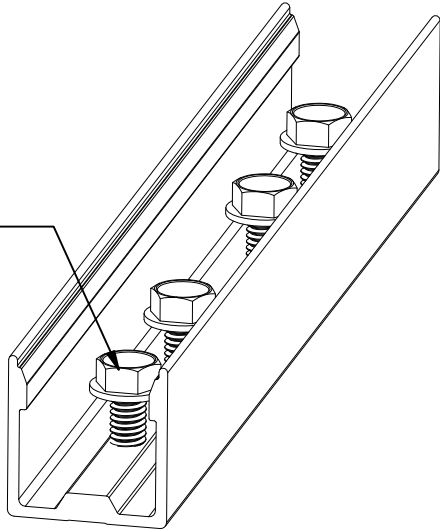

PART # TABLE		
P/N	DESCRIPTION	LENGTH
RLSPLCM1	NXT UMOUNT RAIL SPLICE	10"
RLSPLCM2	NXT UMOUNT RAIL SPLICE	6"

4X - 5/16"-18 x 5/8"  
HEX FLANGE SCREW - TYPE F

PRODUCT LINE:	NXT UMOUNT
DRAWING TYPE:	PART DETAIL
DESCRIPTION:	RAIL SPLICE
REVISION DATE:	11/17/2022

DRAWING NOT TO SCALE  
ALL DIMENSIONS ARE  
NOMINAL

PRODUCT PROTECTED BY  
ONE OR MORE US PATENTS  
LEGAL NOTICE

NU-P02

SHEET