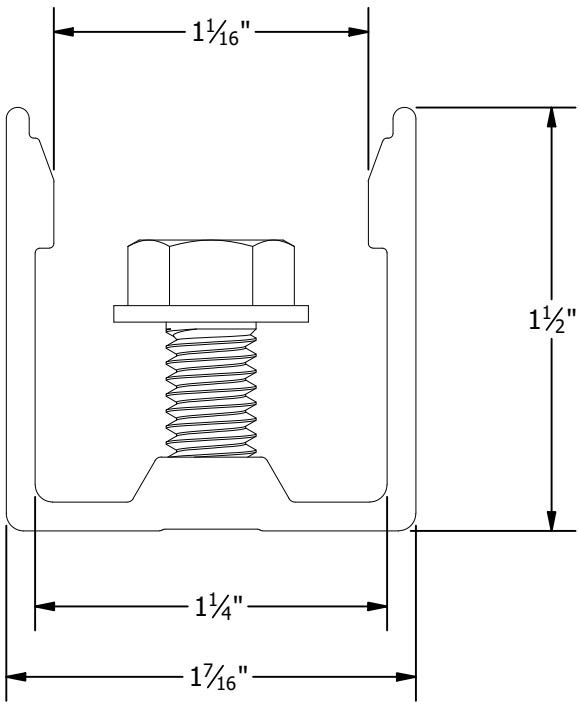

PART # TABLE		
P/N	DESCRIPTION	LENGTH
RLSPLCM1	NXT UMOUNT RAIL SPLICE	10"
RLSPLCM2	NXT UMOUNT RAIL SPLICE	6"

4X - 5/16"-18 x 5/8"  
HEX FLANGE SCREW - TYPE F

PRODUCT LINE:	NXT UMOUNT
DRAWING TYPE:	PART DETAIL
DESCRIPTION:	RAIL SPLICE
REVISION DATE:	11/17/2022

DRAWING NOT TO SCALE  
ALL DIMENSIONS ARE  
NOMINAL

PRODUCT PROTECTED BY  
ONE OR MORE US PATENTS  
LEGAL NOTICE

NU-P02

SHEET