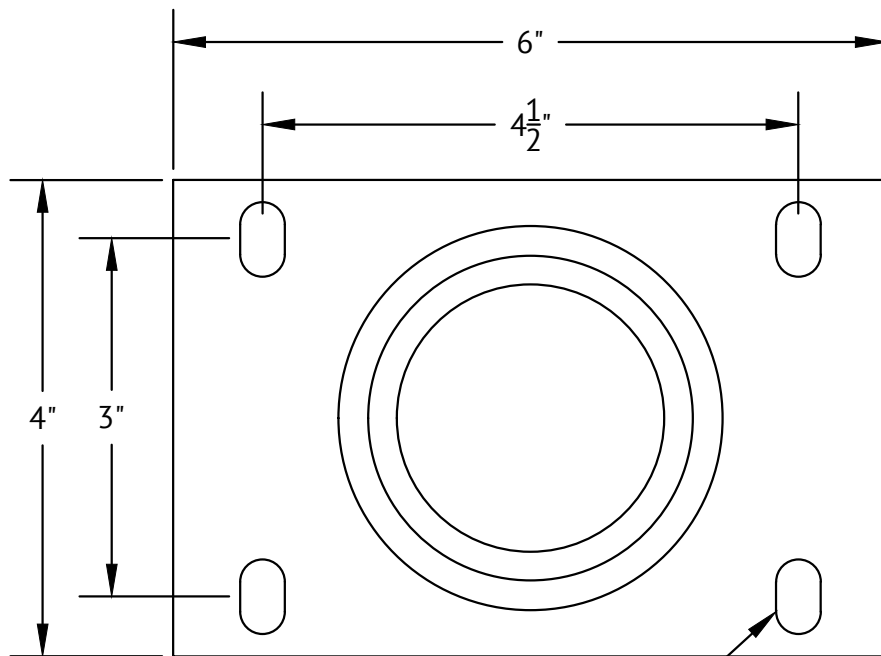

2 3/8 INCH DIAMETER PIPE THREAD  
(11.5 THREADS PER INCH)

3/16"

3/8 x 5/8 SLOT

<b>PRODUCT LINE:</b>	ULA
<b>DRAWING TYPE:</b>	PART
<b>DESCRIPTION:</b>	STEEL THREADED FOOT
<b>REVISION DATE:</b>	APRIL 2016

DRAWING NOT TO SCALE  
ALL DIMENSIONS ARE NOMINAL