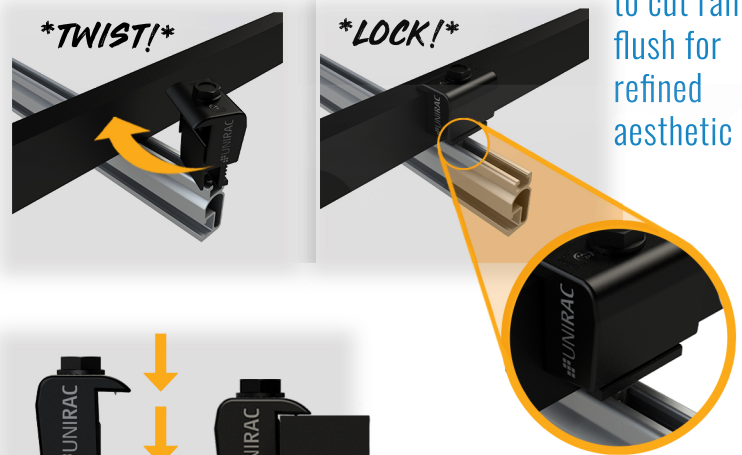

### More than just Universal

- Self standing, twist-and-lock install
- Guaranteed T-bolt engagement
- 1-tool installation
- Integrated bonding mid and end clamps

### Sleek Aesthetics

- Low profile hardware
- 1/2" module gap, end caps
- Optionality to cut rail flush
- Rail endcaps available for refined finish.

## END-CLAMP

Twist and Lock engagement feature

Optionality to cut rail flush for refined aesthetic

Simply click to adjust from 30-46 mm!

## MID-CLAMP

Twist and Lock engagement feature

Clamps lock into rail for easier panel placement

Tighten to adjust from 30-46 mm!