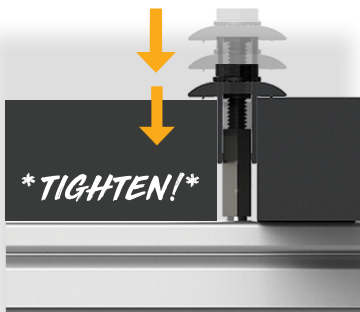

### Sleek Aesthetics

- Low profile hardware
- 1/2" module gap, end caps
- Optionality to cut rail flush
- Rail endcaps available for refined finish.

## END-CLAMP

Twist and Lock engagement feature

Optionality to cut rail flush for refined aesthetic

Simply click to adjust from 30-46 mm!

## MID-CLAMP

Twist and Lock engagement feature

Clamps lock into rail for easier panel placement

Tighten to adjust from 30-46 mm!