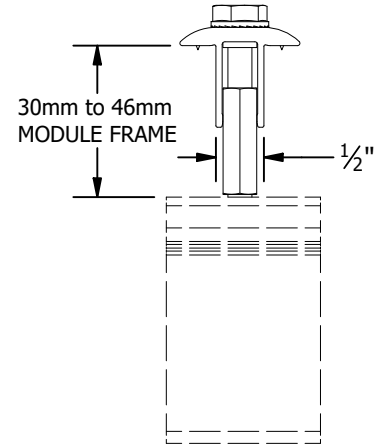

PART # TABLE	
P/N	DESCRIPTION
302045M	UNIVERSAL AF MID CLAMP - MILL
302045D	UNIVERSAL AF MID CLAMP - DRK
302050M	UNIVERSAL AF END CLAMP - MILL
302050D	UNIVERSAL AF END CLAMP - DRK

UNIVERSAL AF
END CLAMP

UNIVERSAL AF
MID CLAMP

UNIVERSAL
MID CLAMP

UNIVERSAL
END CLAMP

PRODUCT LINE:	SOLARMOUNT
DRAWING TYPE:	PART & ASSEMBLY
DESCRIPTION:	UNIVERSAL AF CLAMPS
REVISION DATE:	9/28/2020

DRAWING NOT TO SCALE
ALL DIMENSIONS ARE
NOMINAL