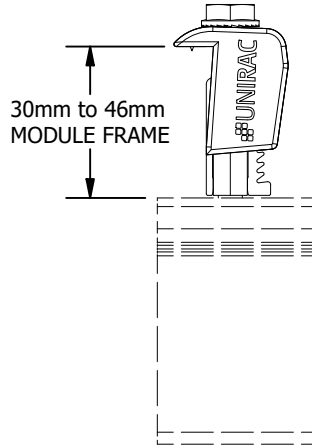

PART # TABLE	
P/N	DESCRIPTION
302045M	UNIVERSAL AF MID CLAMP - MILL
302045D	UNIVERSAL AF MID CLAMP - DRK
302050M	UNIVERSAL AF END CLAMP - MILL
302050D	UNIVERSAL AF END CLAMP - DRK

UNIVERSAL AF
END CLAMP

UNIVERSAL AF
MID CLAMP

UNIVERSAL
MID CLAMP

UNIVERSAL
END CLAMP

PRODUCT LINE:	SOLARMOUNT
DRAWING TYPE:	PART & ASSEMBLY
DESCRIPTION:	UNIVERSAL AF CLAMPS
REVISION DATE:	9/28/2020

DRAWING NOT TO SCALE
ALL DIMENSIONS ARE
NOMINAL