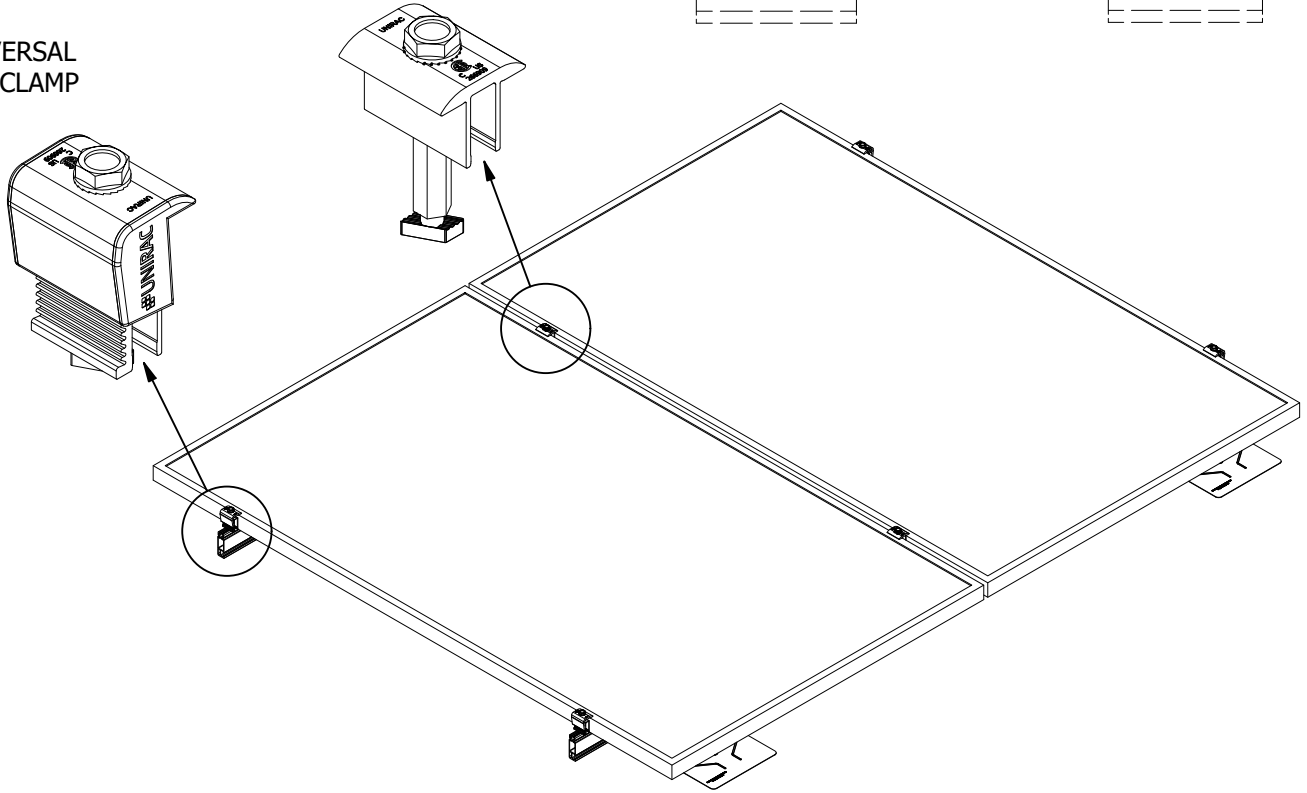

PART # TABLE	
P/N	DESCRIPTION
302045M	UNIVERSAL AF MID CLAMP - MILL
302045D	UNIVERSAL AF MID CLAMP - DRK
302050M	UNIVERSAL AF END CLAMP - MILL
302050D	UNIVERSAL AF END CLAMP - DRK

UNIVERSAL AF
END CLAMP

UNIVERSAL AF
MID CLAMP

UNIVERSAL
MID CLAMP

UNIVERSAL
END CLAMP

PRODUCT LINE:	SOLARMOUNT
DRAWING TYPE:	PART & ASSEMBLY
DESCRIPTION:	UNIVERSAL AF CLAMPS
REVISION DATE:	9/28/2020

DRAWING NOT TO SCALE
ALL DIMENSIONS ARE
NOMINAL