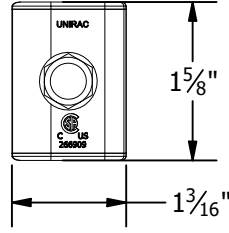

PART # TABLE	
P/N	DESCRIPTION
302045M	UNIVERSAL AF MID CLAMP - MILL
302045D	UNIVERSAL AF MID CLAMP - DRK
302050M	UNIVERSAL AF END CLAMP - MILL
302050D	UNIVERSAL AF END CLAMP - DRK

UNIVERSAL AF
END CLAMP

UNIVERSAL AF
MID CLAMP

UNIVERSAL
MID CLAMP

UNIVERSAL
END CLAMP

PRODUCT LINE:	SOLARMOUNT
DRAWING TYPE:	PART & ASSEMBLY
DESCRIPTION:	UNIVERSAL AF CLAMPS
REVISION DATE:	9/28/2020

DRAWING NOT TO SCALE
ALL DIMENSIONS ARE
NOMINAL