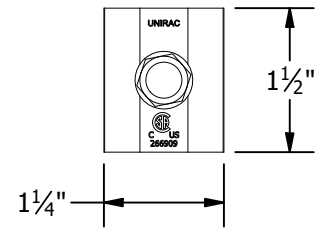

PART # TABLE	
P/N	DESCRIPTION
302045M	UNIVERSAL AF MID CLAMP - MILL
302045D	UNIVERSAL AF MID CLAMP - DRK
302050M	UNIVERSAL AF END CLAMP - MILL
302050D	UNIVERSAL AF END CLAMP - DRK

UNIVERSAL AF
END CLAMP

UNIVERSAL AF
MID CLAMP

UNIVERSAL
MID CLAMP

UNIVERSAL
END CLAMP

PRODUCT LINE:	SOLARMOUNT
DRAWING TYPE:	PART & ASSEMBLY
DESCRIPTION:	UNIVERSAL AF CLAMPS
REVISION DATE:	9/28/2020

DRAWING NOT TO SCALE
ALL DIMENSIONS ARE
NOMINAL