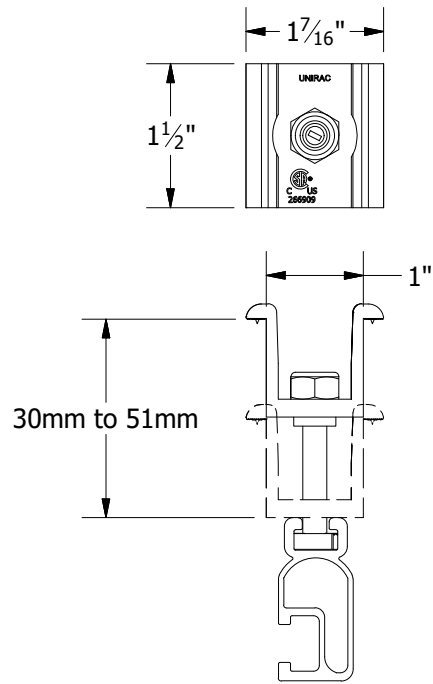

**PRO SERIES END CLAMP**

**PRO SERIES MID CLAMP**

**PART # TABLE**

P/N	DESCRIPTION
302035M	SM END CLAMP ASSEMBLY, MILL
302030M	MID CLAMP ASSEMBLY, MILL
302030D	MID CLAMP ASSEMBLY, DRK

PRODUCT LINE:	SOLARMOUNT
DRAWING TYPE:	PART & ASSEMBLY
DESCRIPTION:	BONDING CLAMPS
REVISION DATE:	9/14/2017

DRAWING NOT TO SCALE  
ALL DIMENSIONS ARE  
NOMINAL

PRODUCT PROTECTED BY  
ONE OR MORE US PATENTS  
LEGAL NOTICE

**SM-A07**

SHEET