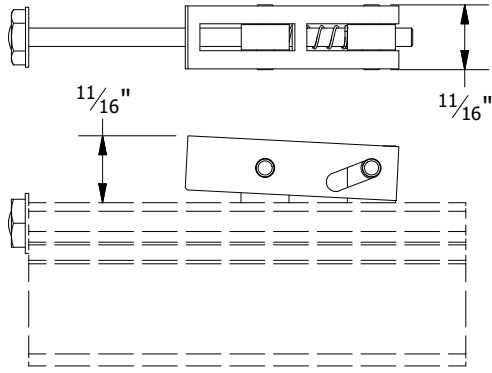

**PRO SERIES END CLAMP**

**PRO SERIES MID CLAMP**

**PART # TABLE**

P/N	DESCRIPTION
302035M	SM END CLAMP ASSEMBLY, MILL
302030M	MID CLAMP ASSEMBLY, MILL
302030D	MID CLAMP ASSEMBLY, DRK

PRODUCT LINE:	SOLARMOUNT
DRAWING TYPE:	PART & ASSEMBLY
DESCRIPTION:	BONDING CLAMPS
REVISION DATE:	9/14/2017

DRAWING NOT TO SCALE  
ALL DIMENSIONS ARE  
NOMINAL

PRODUCT PROTECTED BY  
ONE OR MORE US PATENTS  
LEGAL NOTICE

**SM-A07**

SHEET