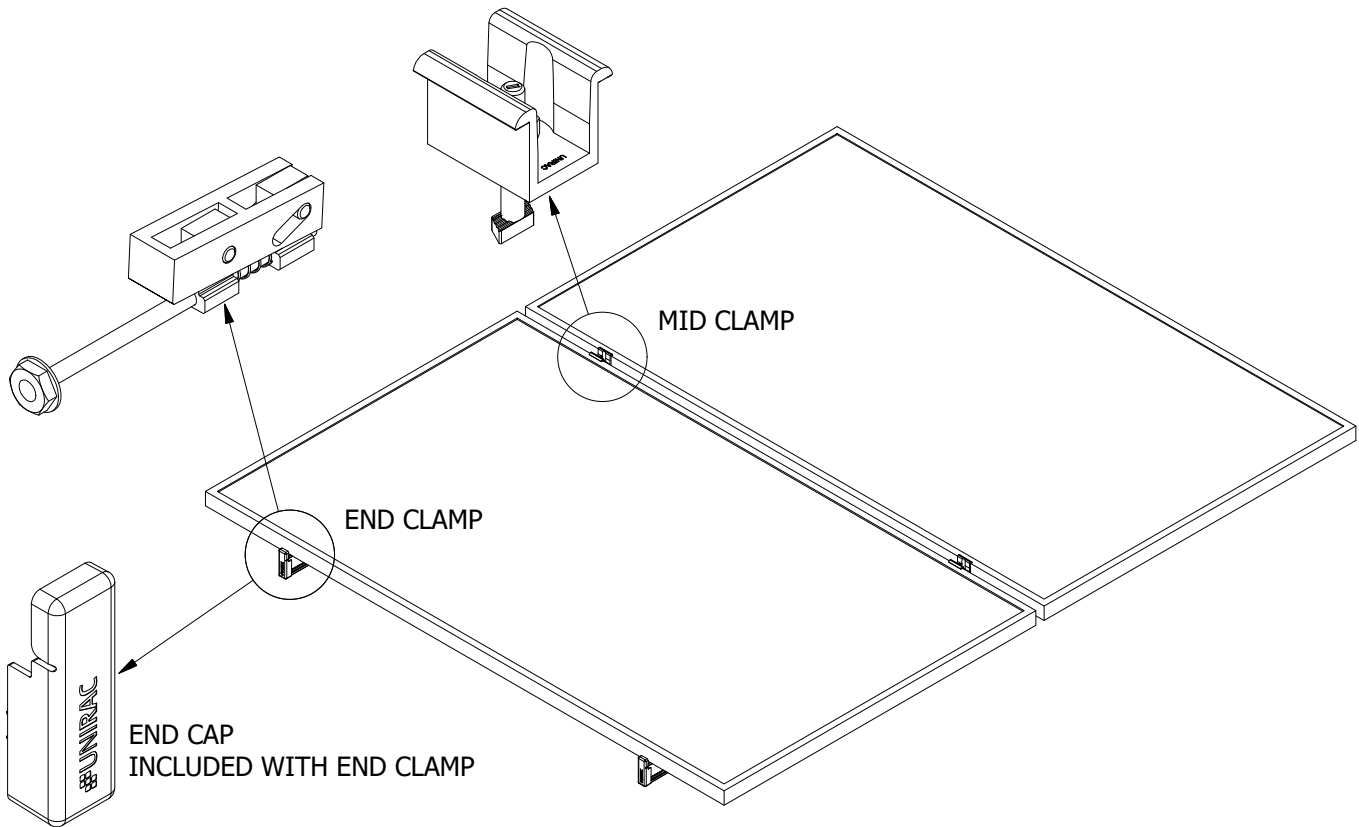

**PRO SERIES END CLAMP**

**PRO SERIES MID CLAMP**

**PART # TABLE**

P/N	DESCRIPTION
302035M	SM END CLAMP ASSEMBLY, MILL
302030M	MID CLAMP ASSEMBLY, MILL
302030D	MID CLAMP ASSEMBLY, DRK

PRODUCT LINE:	SOLARMOUNT
DRAWING TYPE:	PART & ASSEMBLY
DESCRIPTION:	BONDING CLAMPS
REVISION DATE:	9/14/2017

DRAWING NOT TO SCALE  
ALL DIMENSIONS ARE  
NOMINAL

PRODUCT PROTECTED BY  
ONE OR MORE US PATENTS  
LEGAL NOTICE

**SM-A07**

SHEET