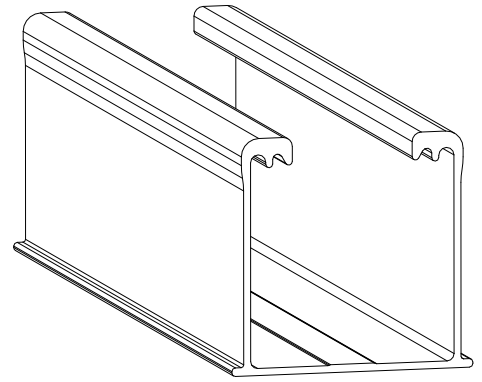

PART # TABLE		
P/N	DESCRIPTION	LENGTH
084RLM1	NXT HORIZON RAIL 84" MILL	84"
084RLD1	NXT HORIZON RAIL 84" DARK	84"
168RLM1	NXT HORIZON RAIL 168" MILL	168"
168RLD1	NXT HORIZON RAIL 168" DARK	168"
208RLM1	NXT HORIZON RAIL 208" MILL	208"
208RLD1	NXT HORIZON RAIL 208" DARK	208"
246RLM1	NXT HORIZON RAIL 246" MILL	246"
246RLD1	NXT HORIZON RAIL 246" DARK	246"

PRODUCT LINE:	NXT HORIZON
DRAWING TYPE:	PART DETAIL
DESCRIPTION:	RAIL
REVISION DATE:	9/13/2021

DRAWING NOT TO SCALE  
ALL DIMENSIONS ARE  
NOMINAL

PRODUCT PROTECTED BY  
ONE OR MORE US PATENTS  
LEGAL NOTICE