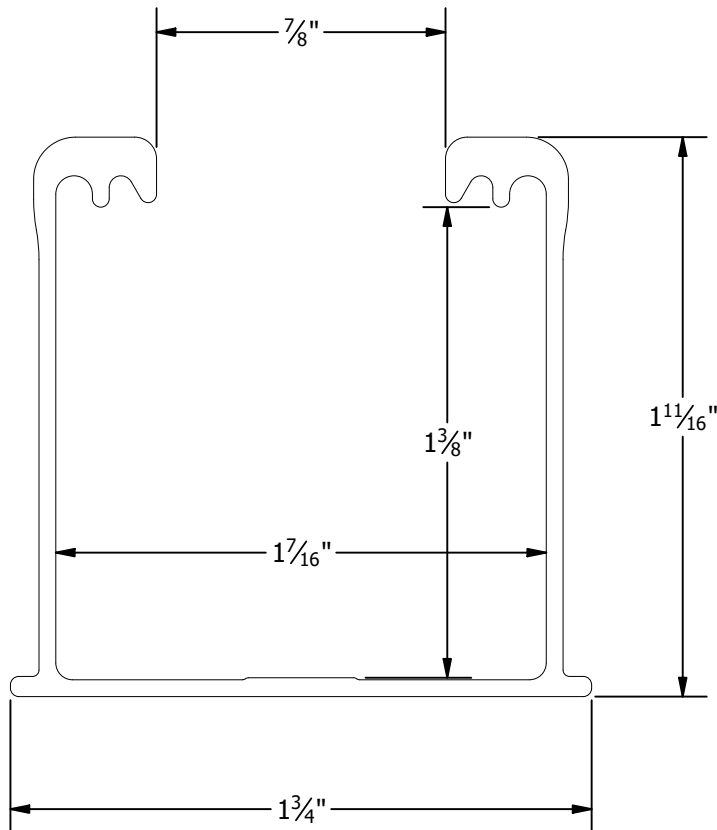

PART # TABLE		
P/N	DESCRIPTION	LENGTH
084RLM1	NXT HORIZON RAIL 84" MILL	84"
084RLD1	NXT HORIZON RAIL 84" DARK	84"
168RLM1	NXT HORIZON RAIL 168" MILL	168"
168RLD1	NXT HORIZON RAIL 168" DARK	168"
208RLM1	NXT HORIZON RAIL 208" MILL	208"
208RLD1	NXT HORIZON RAIL 208" DARK	208"
246RLM1	NXT HORIZON RAIL 246" MILL	246"
246RLD1	NXT HORIZON RAIL 246" DARK	246"

PRODUCT LINE:	NXT HORIZON
DRAWING TYPE:	PART DETAIL
DESCRIPTION:	RAIL
REVISION DATE:	9/13/2021

DRAWING NOT TO SCALE  
ALL DIMENSIONS ARE  
NOMINAL

PRODUCT PROTECTED BY  
ONE OR MORE US PATENTS  
LEGAL NOTICE