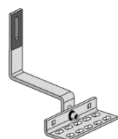

SIMPLE INSTALLATION

Lag bolts & EPDM washers included

VERSATILITY

Available with multiple hole patterns and slotted connections for adjustability

ASSORTMENT

Designs for Universal, Flat & Spanish tile

THE COMPLETE TILE ROOF SOLUTION

SOLARHOOKS

APPLICATION GUIDE

MODEL	SOLARHOOK UNIV SIDE MT CT5	SOLARHOOK FLAT SIDE MT AT1	SOLARHOOK SPANISH SIDE MT CT1	SOLARHOOK FLAT SIDE MT ST1
PART NUMBER	004CT5S	004AT1S	004CT1S	004ST1S
MATERIAL	Bead Blasted 304 Stainless Steel	Bead Blasted 304 Stainless Steel	Bead Blasted 304 Stainless Steel	Bead Blasted 304 Stainless Steel
APPLICATION	Best in low wind / snow regions	Best in low wind / snow regions	Best in low wind / snow regions	Best in low wind / snow regions
USES EXISTING TILES	Yes	Yes	Yes	Yes
RAIL OR RAIL-LESS	Rail	Rail	Rail	Rail
MOUNTING METHOD	Side Mount	Side Mount	Side Mount	Side Mount
DIRECT MOUNT, NO L-FOOT REQUIRED	✓	✓	✓	✓
ADJUSTABLE	✓			
FLAT TILE	✓	✓		✓
S TILE	✓		✓	
W TILE	✓			
UNIVERSAL TILE	✓			
SIMPLE INSTALLATION	✓	✓	✓	✓
NO TILE MOD. REQUIRED	✓	✓	✓	✓
WARRANTY	25-Year	25-Year	25-Year	25-Year