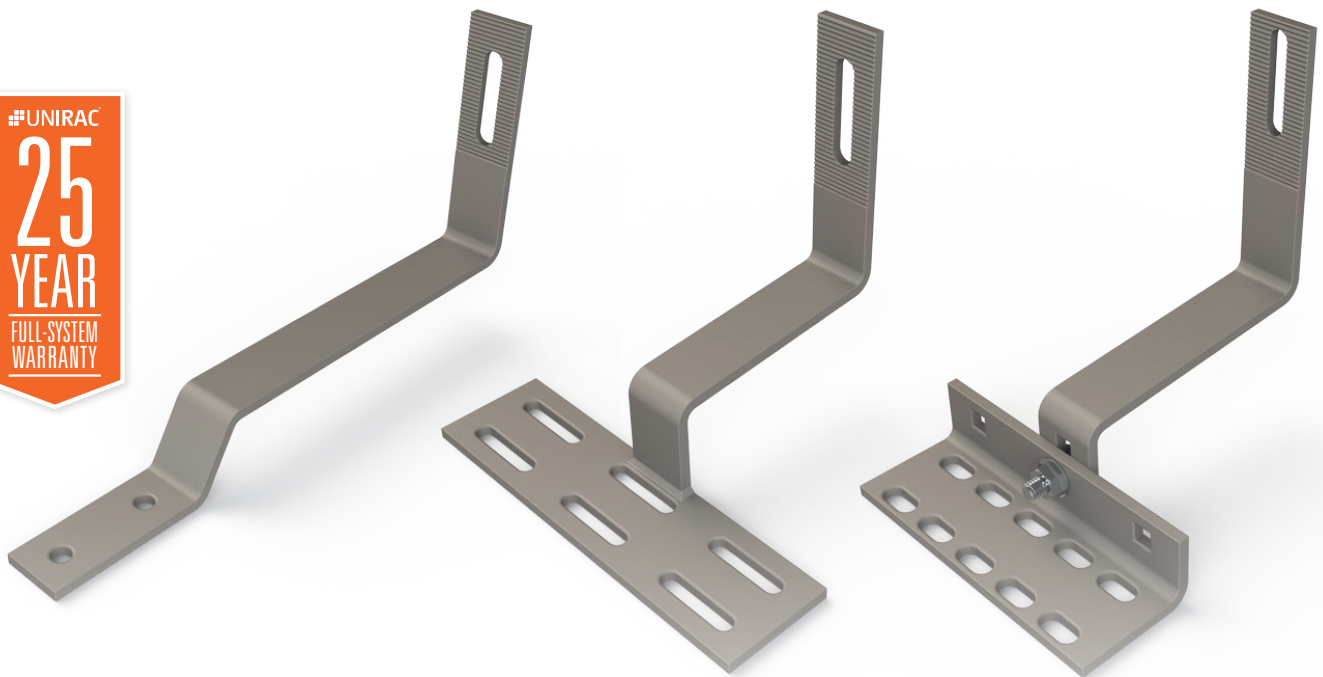

SOLARHOOKS

SOLARHOOKS is a complete line of versatile attachment solutions for tile roofs. Simple to install and designed for maximum convenience, **SOLARHOOKS** includes an assortment of tile hooks to solve any challenge, from universal hooks to specific shapes for flat and Spanish tiles. **SOLARHOOKS** are kitted with lag bolts for maximum convenience and have a bead blasted stainless steel finish. With **SOLARHOOKS**, you have everything you need for a quick, professional tile installation.

SIMPLE INSTALLATION

Lag bolts & EPDM washers included

VERSATILITY

Available with multiple hole patterns and slotted connections for adjustability

ASSORTMENT

Designs for Universal, Flat & Spanish tile

THE COMPLETE TILE ROOF SOLUTION

SOLARHOOKS

APPLICATION GUIDE

MODEL	SOLARHOOK UNIV SIDE MT CT5	SOLARHOOK FLAT SIDE MT AT1	SOLARHOOK SPANISH SIDE MT CT1	SOLARHOOK FLAT SIDE MT ST1
PART NUMBER	004CT5S	004AT1S	004CT1S	004ST1S
MATERIAL	Bead Blasted 304 Stainless Steel	Bead Blasted 304 Stainless Steel	Bead Blasted 304 Stainless Steel	Bead Blasted 304 Stainless Steel
APPLICATION	Best in low wind / snow regions	Best in low wind / snow regions	Best in low wind / snow regions	Best in low wind / snow regions
USES EXISTING TILES	Yes	Yes	Yes	Yes
RAIL OR RAIL-LESS	Rail	Rail	Rail	Rail
MOUNTING METHOD	Side Mount	Side Mount	Side Mount	Side Mount
DIRECT MOUNT, NO L-FOOT REQUIRED	✓	✓	✓	✓
ADJUSTABLE	✓			
FLAT TILE	✓	✓		✓
S TILE	✓		✓	
W TILE	✓			
UNIVERSAL TILE	✓			
SIMPLE INSTALLATION	✓	✓	✓	✓
NO TILE MOD. REQUIRED	✓	✓	✓	✓
WARRANTY	25-Year	25-Year	25-Year	25-Year