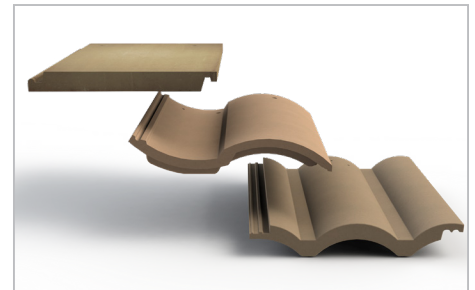

SOLARHOOKS

SOLARHOOKS is a complete line of versatile attachment solutions for tile roofs. Simple to install and designed for maximum convenience, **SOLARHOOKS** includes an assortment of tile hooks to solve any challenge, from universal hooks to specific shapes for flat and Spanish tiles. **SOLARHOOKS** are kitted with lag bolts for maximum convenience and have a bead blasted stainless steel finish. With **SOLARHOOKS**, you have everything you need for a quick, professional tile installation.

SIMPLE INSTALLATION

Lag bolts & EPDM washers included

VERSATILITY

Available with multiple hole patterns and slotted connections for adjustability

ASSORTMENT

Designs for Universal, Flat & Spanish tile

THE COMPLETE TILE ROOF SOLUTION

SOLARHOOKS

APPLICATION GUIDE

MODEL	SOLARHOOK UNIV SIDE MT CT5	SOLARHOOK FLAT SIDE MT AT1	SOLARHOOK SPANISH SIDE MT CT1	SOLARHOOK FLAT SIDE MT ST1
PART NUMBER	004CT5S	004AT1S	004CT1S	004ST1S
MATERIAL	Bead Blasted 304 Stainless Steel	Bead Blasted 304 Stainless Steel	Bead Blasted 304 Stainless Steel	Bead Blasted 304 Stainless Steel
APPLICATION	Best in low wind / snow regions	Best in low wind / snow regions	Best in low wind / snow regions	Best in low wind / snow regions
USES EXISTING TILES	Yes	Yes	Yes	Yes
RAIL OR RAIL-LESS	Rail	Rail	Rail	Rail
MOUNTING METHOD	Side Mount	Side Mount	Side Mount	Side Mount
DIRECT MOUNT, NO L-FOOT REQUIRED	✓	✓	✓	✓
ADJUSTABLE	✓			
FLAT TILE	✓	✓		✓
S TILE	✓		✓	
W TILE	✓			
UNIVERSAL TILE	✓			
SIMPLE INSTALLATION	✓	✓	✓	✓
NO TILE MOD. REQUIRED	✓	✓	✓	✓
WARRANTY	25-Year	25-Year	25-Year	25-Year