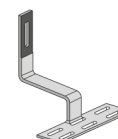

SIMPLE INSTALLATION

Lag bolts & EPDM washers included

VERSATILITY

Available with multiple hole patterns and slotted connections for adjustability

ASSORTMENT

Designs for Universal, Flat & Spanish tile

THE COMPLETE TILE ROOF SOLUTION

SOLARHOOKS

APPLICATION GUIDE

MODEL	SOLARHOOK UNIV SIDE MT CT5	SOLARHOOK FLAT SIDE MT AT1	SOLARHOOK SPANISH SIDE MT CT1	SOLARHOOK FLAT SIDE MT ST1
PART NUMBER	004CT5S	004AT1S	004CT1S	004ST1S
MATERIAL	Bead Blasted 304 Stainless Steel	Bead Blasted 304 Stainless Steel	Bead Blasted 304 Stainless Steel	Bead Blasted 304 Stainless Steel
APPLICATION	Best in low wind / snow regions	Best in low wind / snow regions	Best in low wind / snow regions	Best in low wind / snow regions
USES EXISTING TILES	Yes	Yes	Yes	Yes
RAIL OR RAIL-LESS	Rail	Rail	Rail	Rail
MOUNTING METHOD	Side Mount	Side Mount	Side Mount	Side Mount
DIRECT MOUNT, NO L-FOOT REQUIRED	✓	✓	✓	✓
ADJUSTABLE	✓			
FLAT TILE	✓	✓		✓
S TILE	✓		✓	
W TILE	✓			
UNIVERSAL TILE	✓			
SIMPLE INSTALLATION	✓	✓	✓	✓
NO TILE MOD. REQUIRED	✓	✓	✓	✓
WARRANTY	25-Year	25-Year	25-Year	25-Year