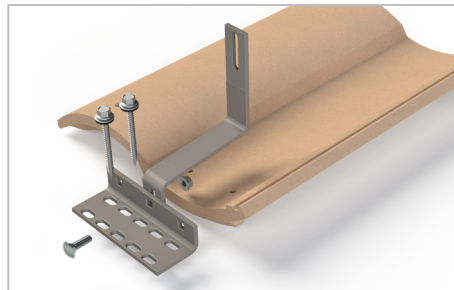

SOLARHOOKS

SOLARHOOKS is a complete line of versatile attachment solutions for tile roofs. Simple to install and designed for maximum convenience, **SOLARHOOKS** includes an assortment of tile hooks to solve any challenge, from universal hooks to specific shapes for flat and Spanish tiles. **SOLARHOOKS** are kitted with lag bolts for maximum convenience and have a bead blasted stainless steel finish. With **SOLARHOOKS**, you have everything you need for a quick, professional tile installation.

SIMPLE INSTALLATION

Lag bolts & EPDM washers included

VERSATILITY

Available with multiple hole patterns and slotted connections for adjustability

ASSORTMENT

Designs for Universal, Flat & Spanish tile

THE COMPLETE TILE ROOF SOLUTION

SOLARHOOKS

APPLICATION GUIDE

MODEL	SOLARHOOK UNIV SIDE MT CT5	SOLARHOOK FLAT SIDE MT AT1	SOLARHOOK SPANISH SIDE MT CT1	SOLARHOOK FLAT SIDE MT ST1
PART NUMBER	004CT5S	004AT1S	004CT1S	004ST1S
MATERIAL	Bead Blasted 304 Stainless Steel	Bead Blasted 304 Stainless Steel	Bead Blasted 304 Stainless Steel	Bead Blasted 304 Stainless Steel
APPLICATION	Best in low wind / snow regions	Best in low wind / snow regions	Best in low wind / snow regions	Best in low wind / snow regions
USES EXISTING TILES	Yes	Yes	Yes	Yes
RAIL OR RAIL-LESS	Rail	Rail	Rail	Rail
MOUNTING METHOD	Side Mount	Side Mount	Side Mount	Side Mount
DIRECT MOUNT, NO L-FOOT REQUIRED	✓	✓	✓	✓
ADJUSTABLE	✓			
FLAT TILE	✓	✓		✓
S TILE	✓		✓	
W TILE	✓			
UNIVERSAL TILE	✓			
SIMPLE INSTALLATION	✓	✓	✓	✓
NO TILE MOD. REQUIRED	✓	✓	✓	✓
WARRANTY	25-Year	25-Year	25-Year	25-Year