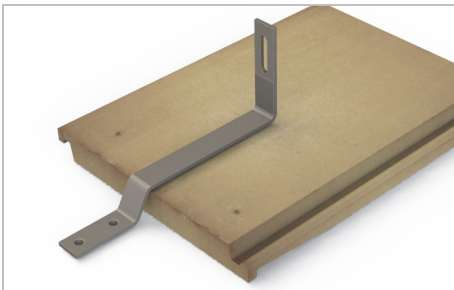

SOLARHOOKS

SOLARHOOKS is a complete line of versatile attachment solutions for tile roofs. Simple to install and designed for maximum convenience, **SOLARHOOKS** includes an assortment of tile hooks to solve any challenge, from universal hooks to specific shapes for flat and Spanish tiles. **SOLARHOOKS** are kitted with lag bolts for maximum convenience and have a bead blasted stainless steel finish. With **SOLARHOOKS**, you have everything you need for a quick, professional tile installation.

SIMPLE INSTALLATION

Lag bolts & EPDM washers included

VERSATILITY

Available with multiple hole patterns and slotted connections for adjustability

ASSORTMENT

Designs for Universal, Flat & Spanish tile

THE COMPLETE TILE ROOF SOLUTION

SOLARHOOKS

APPLICATION GUIDE

MODEL	SOLARHOOK UNIV SIDE MT CT5	SOLARHOOK FLAT SIDE MT AT1	SOLARHOOK SPANISH SIDE MT CT1	SOLARHOOK FLAT SIDE MT ST1
PART NUMBER	004CT5S	004AT1S	004CT1S	004ST1S
MATERIAL	Bead Blasted 304 Stainless Steel	Bead Blasted 304 Stainless Steel	Bead Blasted 304 Stainless Steel	Bead Blasted 304 Stainless Steel
APPLICATION	Best in low wind / snow regions	Best in low wind / snow regions	Best in low wind / snow regions	Best in low wind / snow regions
USES EXISTING TILES	Yes	Yes	Yes	Yes
RAIL OR RAIL-LESS	Rail	Rail	Rail	Rail
MOUNTING METHOD	Side Mount	Side Mount	Side Mount	Side Mount
DIRECT MOUNT, NO L-FOOT REQUIRED	✓	✓	✓	✓
ADJUSTABLE	✓			
FLAT TILE	✓	✓		✓
S TILE	✓		✓	
W TILE	✓			
UNIVERSAL TILE	✓			
SIMPLE INSTALLATION	✓	✓	✓	✓
NO TILE MOD. REQUIRED	✓	✓	✓	✓
WARRANTY	25-Year	25-Year	25-Year	25-Year