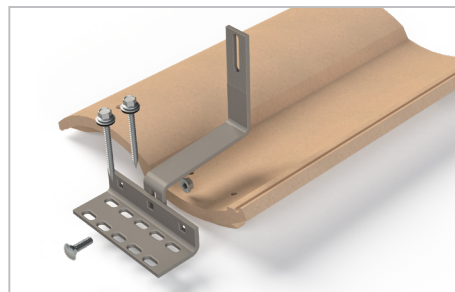

SOLARHOOKS

SOLARHOOKS is a complete line of versatile attachment solutions for tile roofs. Simple to install and designed for maximum convenience, **SOLARHOOKS** includes an assortment of tile hooks to solve any challenge, from universal hooks to specific shapes for flat and Spanish tiles. **SOLARHOOKS** are kitted with lag bolts for maximum convenience and have a bead blasted stainless steel finish. With **SOLARHOOKS**, you have everything you need for a quick, professional tile installation.

SIMPLE INSTALLATION

Lag bolts & EPDM washers included

VERSATILITY

Available with multiple hole patterns and slotted connections for adjustability

ASSORTMENT

Designs for Universal, Flat & Spanish tile

THE COMPLETE TILE ROOF SOLUTION

SOLARHOOKS

APPLICATION GUIDE

MODEL	SOLARHOOK UNIV SIDE MT CT5	SOLARHOOK FLAT SIDE MT AT1	SOLARHOOK SPANISH SIDE MT CT1	SOLARHOOK FLAT SIDE MT ST1
PART NUMBER	004CT5S	004AT1S	004CT1S	004ST1S
MATERIAL	Bead Blasted 304 Stainless Steel	Bead Blasted 304 Stainless Steel	Bead Blasted 304 Stainless Steel	Bead Blasted 304 Stainless Steel
APPLICATION	Best in low wind / snow regions	Best in low wind / snow regions	Best in low wind / snow regions	Best in low wind / snow regions
USES EXISTING TILES	Yes	Yes	Yes	Yes
RAIL OR RAIL-LESS	Rail	Rail	Rail	Rail
MOUNTING METHOD	Side Mount	Side Mount	Side Mount	Side Mount
DIRECT MOUNT, NO L-FOOT REQUIRED	✓	✓	✓	✓
ADJUSTABLE	✓			
FLAT TILE	✓	✓		✓
S TILE	✓		✓	
W TILE	✓			
UNIVERSAL TILE	✓			
SIMPLE INSTALLATION	✓	✓	✓	✓
NO TILE MOD. REQUIRED	✓	✓	✓	✓
WARRANTY	25-Year	25-Year	25-Year	25-Year