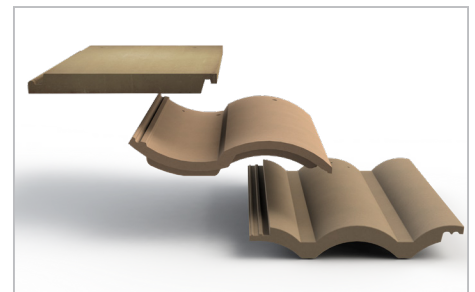

SOLARHOOKS

SOLARHOOKS is a complete line of versatile attachment solutions for tile roofs. Simple to install and designed for maximum convenience, **SOLARHOOKS** includes an assortment of tile hooks to solve any challenge, from universal hooks to specific shapes for flat and Spanish tiles. **SOLARHOOKS** are kitted with lag bolts for maximum convenience and have a bead blasted stainless steel finish. With **SOLARHOOKS**, you have everything you need for a quick, professional tile installation.

SIMPLE INSTALLATION

Lag bolts & EPDM washers included

VERSATILITY

Available with multiple hole patterns and slotted connections for adjustability

ASSORTMENT

Designs for Universal, Flat & Spanish tile

THE COMPLETE TILE ROOF SOLUTION

SOLARHOOKS

APPLICATION GUIDE

MODEL	SOLARHOOK UNIV SIDE MT CT5	SOLARHOOK FLAT SIDE MT AT1	SOLARHOOK SPANISH SIDE MT CT1	SOLARHOOK FLAT SIDE MT ST1
PART NUMBER	004CT5S	004AT1S	004CT1S	004ST1S
MATERIAL	Bead Blasted 304 Stainless Steel	Bead Blasted 304 Stainless Steel	Bead Blasted 304 Stainless Steel	Bead Blasted 304 Stainless Steel
APPLICATION	Best in low wind / snow regions	Best in low wind / snow regions	Best in low wind / snow regions	Best in low wind / snow regions
USES EXISTING TILES	Yes	Yes	Yes	Yes
RAIL OR RAIL-LESS	Rail	Rail	Rail	Rail
MOUNTING METHOD	Side Mount	Side Mount	Side Mount	Side Mount
DIRECT MOUNT, NO L-FOOT REQUIRED	✓	✓	✓	✓
ADJUSTABLE	✓			
FLAT TILE	✓	✓		✓
S TILE	✓		✓	
W TILE	✓			
UNIVERSAL TILE	✓			
SIMPLE INSTALLATION	✓	✓	✓	✓
NO TILE MOD. REQUIRED	✓	✓	✓	✓
WARRANTY	25-Year	25-Year	25-Year	25-Year