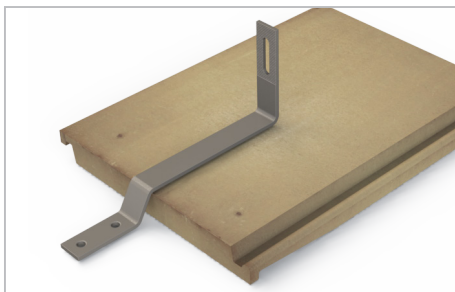

SOLARHOOKS

SOLARHOOKS is a complete line of versatile attachment solutions for tile roofs. Simple to install and designed for maximum convenience, **SOLARHOOKS** includes an assortment of tile hooks to solve any challenge, from universal hooks to specific shapes for flat and Spanish tiles. **SOLARHOOKS** are kitted with lag bolts for maximum convenience and have a bead blasted stainless steel finish. With **SOLARHOOKS**, you have everything you need for a quick, professional tile installation.

SIMPLE INSTALLATION

Lag bolts & EPDM washers included

VERSATILITY

Available with multiple hole patterns and slotted connections for adjustability

ASSORTMENT

Designs for Universal, Flat & Spanish tile

THE COMPLETE TILE ROOF SOLUTION

SOLARHOOKS

APPLICATION GUIDE

MODEL	SOLARHOOK UNIV SIDE MT CT5	SOLARHOOK FLAT SIDE MT AT1	SOLARHOOK SPANISH SIDE MT CT1	SOLARHOOK FLAT SIDE MT ST1
PART NUMBER	004CT5S	004AT1S	004CT1S	004ST1S
MATERIAL	Bead Blasted 304 Stainless Steel	Bead Blasted 304 Stainless Steel	Bead Blasted 304 Stainless Steel	Bead Blasted 304 Stainless Steel
APPLICATION	Best in low wind / snow regions	Best in low wind / snow regions	Best in low wind / snow regions	Best in low wind / snow regions
USES EXISTING TILES	Yes	Yes	Yes	Yes
RAIL OR RAIL-LESS	Rail	Rail	Rail	Rail
MOUNTING METHOD	Side Mount	Side Mount	Side Mount	Side Mount
DIRECT MOUNT, NO L-FOOT REQUIRED	✓	✓	✓	✓
ADJUSTABLE	✓			
FLAT TILE	✓	✓		✓
S TILE	✓		✓	
W TILE	✓			
UNIVERSAL TILE	✓			
SIMPLE INSTALLATION	✓	✓	✓	✓
NO TILE MOD. REQUIRED	✓	✓	✓	✓
WARRANTY	25-Year	25-Year	25-Year	25-Year