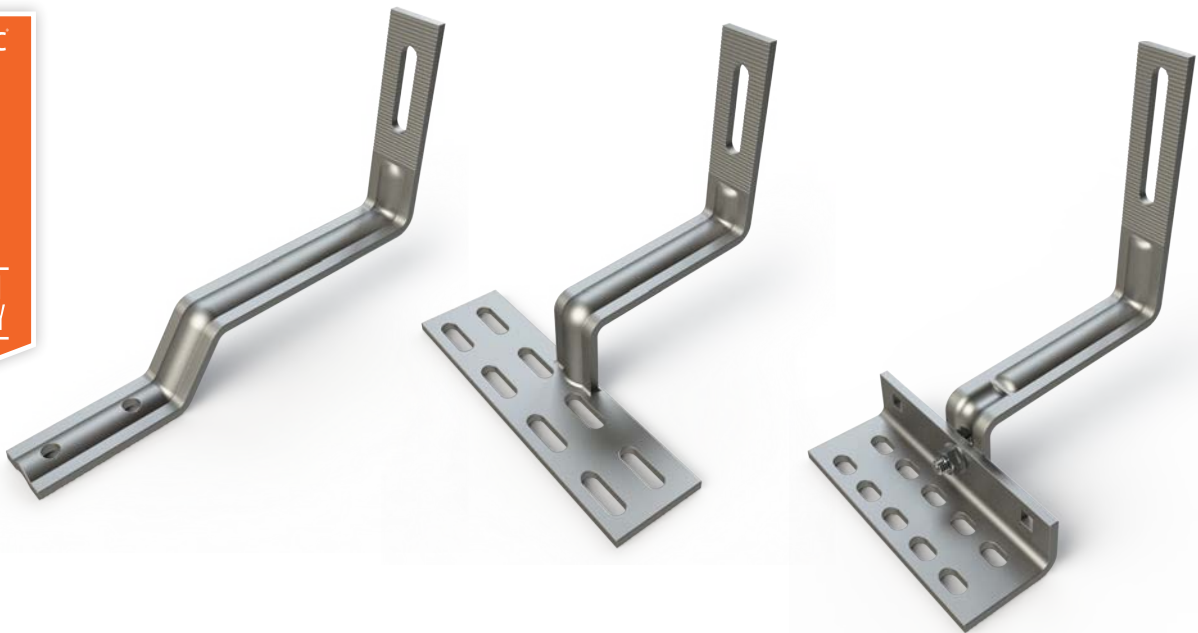

PRO SERIES

SOLARHOOKS

UNIRAC Pro Series **SOLARHOOKS** is a complete line of attachment solutions for tile roofs. Featuring UNIRAC's exclusive **POWERARCH** technology which increases strength by up 60% more than traditional tile hooks, **SOLARHOOKS** are simple to install and designed for maximum convenience. Available in universal designs and in specific shapes for flat, S and W tiles, **SOLARHOOKS** are kitted with stainless lag bolts and have a bead blasted stainless steel finish. With **SOLARHOOKS**, you have everything you need for a quick, professional installation.

UP TO 60% STRONGER

Exclusive **POWERARCH** technology ensures no array rattling or broken tiles during high winds.

SIMPLE AND VERSATILE

Multiple hole patterns and slotted connections provide adjustability. Stainless steel lag bolts bring long term peace of mind.