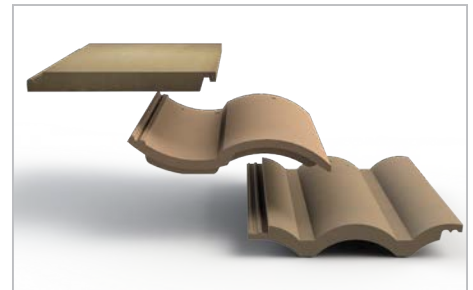

PRO SERIES

SOLARHOOKS

UNIRAC Pro Series **SOLARHOOKS** is a complete line of attachment solutions for tile roofs. Featuring UNIRAC's exclusive **POWERARCH** technology which increases strength by up 60% more than traditional tile hooks, **SOLARHOOKS** are simple to install and designed for maximum convenience. Available in universal designs and in specific shapes for flat, S and W tiles, **SOLARHOOKS** are kitted with stainless lag bolts and have a bead blasted stainless steel finish. With **SOLARHOOKS**, you have everything you need for a quick, professional installation.

UP TO 60% STRONGER

Exclusive **POWERARCH** technology ensures no array rattling or broken tiles during high winds.

SIMPLE AND VERSATILE

Multiple hole patterns and slotted connections provide adjustability. Stainless steel lag bolts bring long term peace of mind.