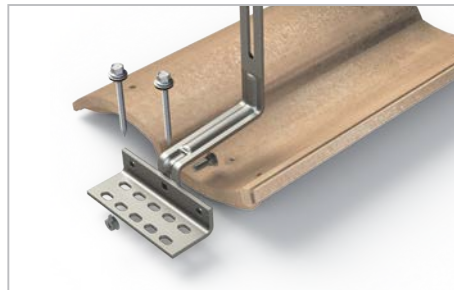

PRO SERIES

SOLARHOOKS

UNIRAC Pro Series **SOLARHOOKS** is a complete line of attachment solutions for tile roofs. Featuring UNIRAC's exclusive **POWERARCH** technology which increases strength by up 60% more than traditional tile hooks, **SOLARHOOKS** are simple to install and designed for maximum convenience. Available in universal designs and in specific shapes for flat, S and W tiles, **SOLARHOOKS** are kitted with stainless lag bolts and have a bead blasted stainless steel finish. With **SOLARHOOKS**, you have everything you need for a quick, professional installation.

UP TO 60% STRONGER

Exclusive **POWERARCH** technology ensures no array rattling or broken tiles during high winds.

SIMPLE AND VERSATILE

Multiple hole patterns and slotted connections provide adjustability. Stainless steel lag bolts bring long term peace of mind.