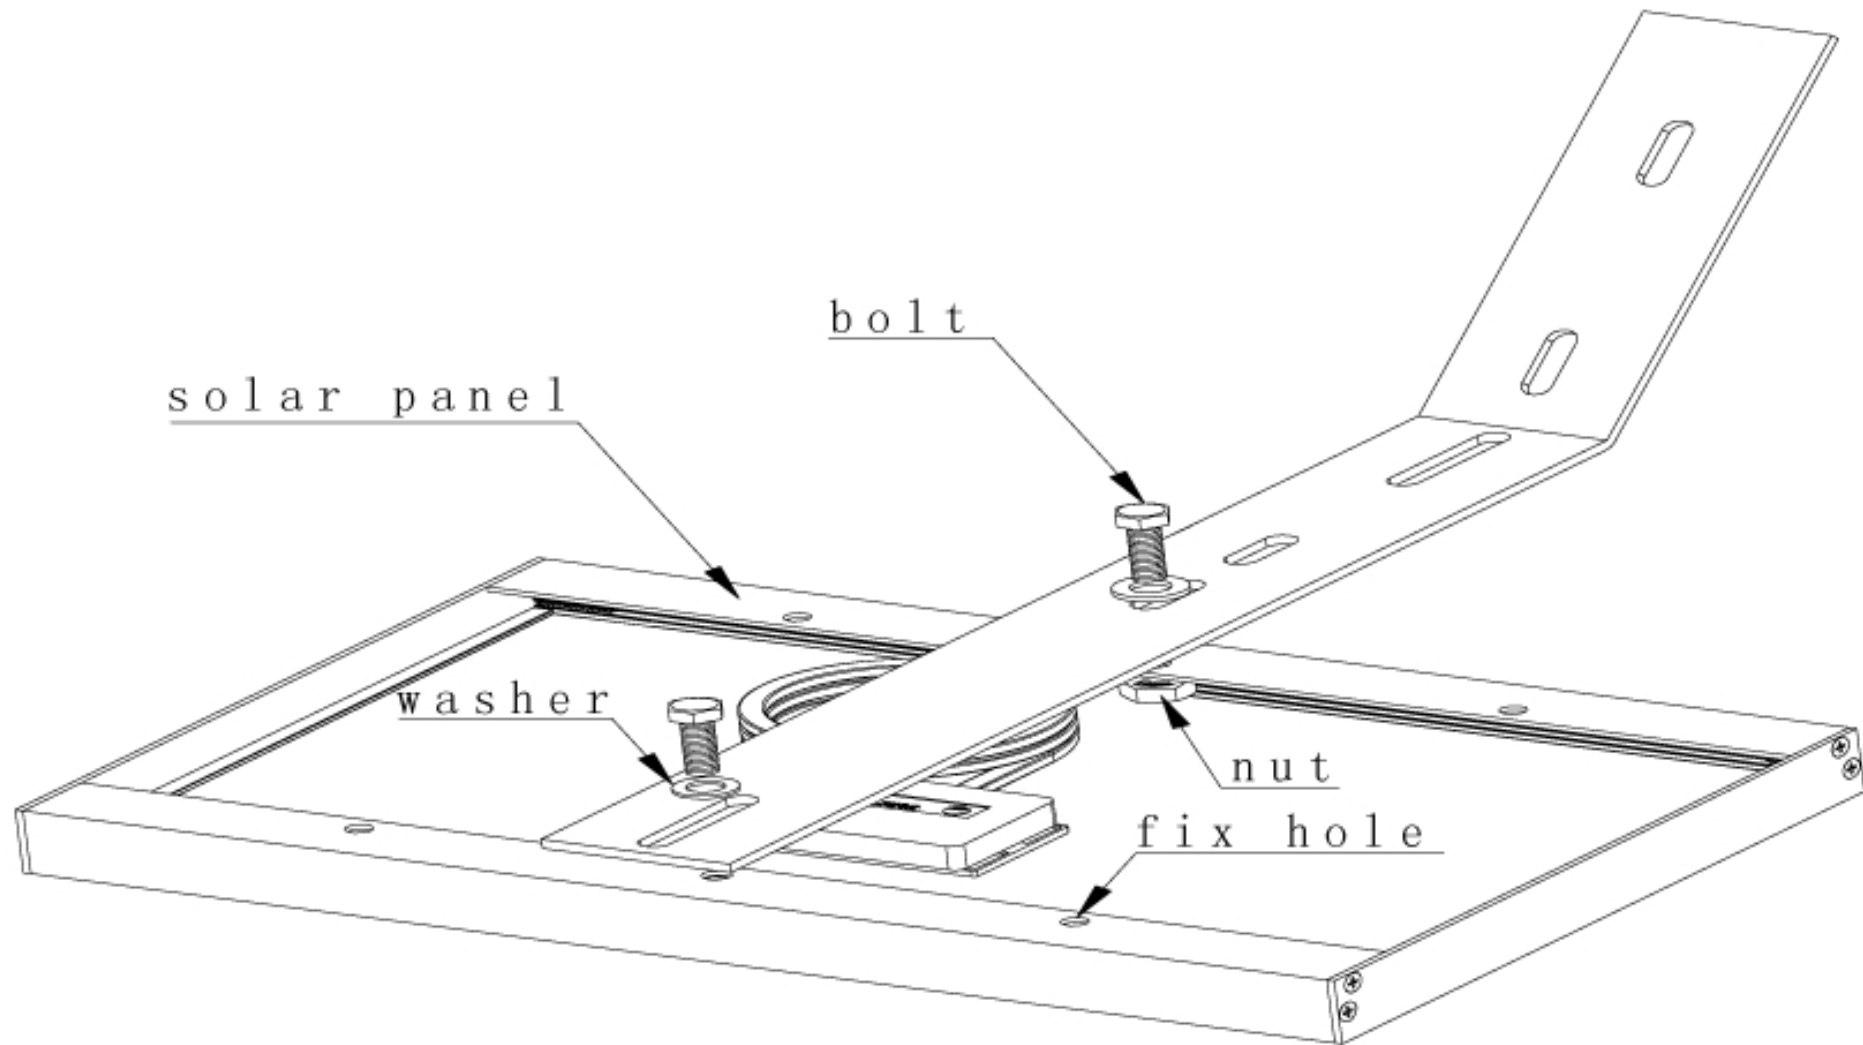

## SolarTech Power L-Style Mounting Bracket

## L-Style Mounting Bracket

Be used in the building and outdoor.

Maintenance Free & Easy Installation.

Suit Solartech Power 5W to 20w modules.

Anodized Aluminum