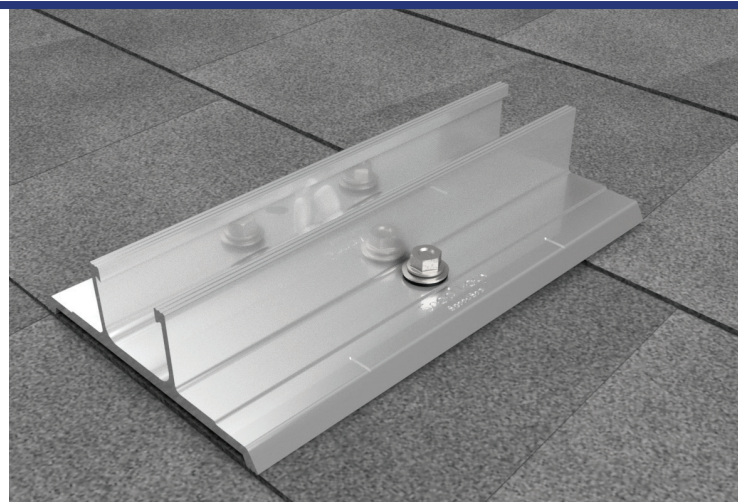

SpeedSeal™ DeckTrack

Direct to Deck Attachment for RL Universal

Eliminates locating
rafters & pilot holes

Ability to mount on
specialty roof types

Features SpeedSeal™
Technology

Complete compatibility
with existing RL
Universal Mounts

Start Installing the DeckTrack Today

The SpeedSeal™ DeckTrack

is part of a new generation of roof attachments for RL Universal, featuring an innovative design that incorporates SpeedSeal™ Technology into a single roof attachment that mounts directly to the deck.

Ultimate Rooftop Versatility

- Allows for layout adjustability on the roof without the need to locate & attach to rafters
- Familiar SpeedSeal™ Technology with compressible barrier that secures sealant in place & fills voids
- Ability to mount on specialty roof structures without standard rafters including TJI's, metal rafters, tongue & groove, and manufactured homes

Eliminate Disruption on the Roof

- Maintain the roof integrity, no prying up shingles
- Each screw independently sealed
- Sealant venting ports indicate proper seal

Rafter Independent Attachment

- Eliminates the need to locate or find rafters for pilot holes
- Single attachment secured straight to the roof