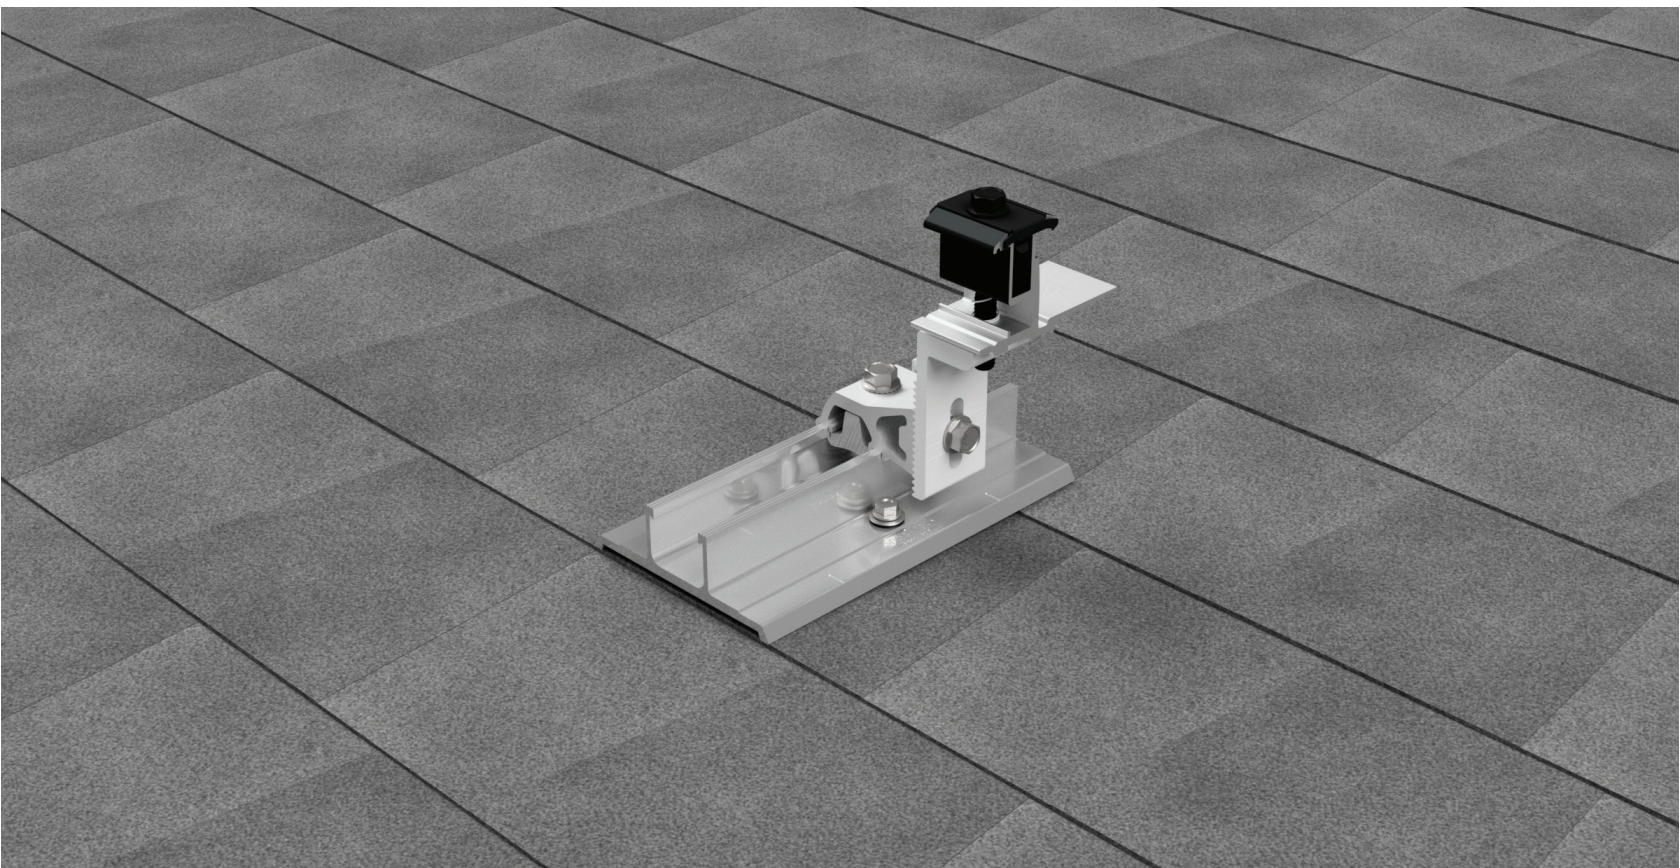

SpeedSeal™ DeckTrack

Direct to Deck Attachment for RL Universal

Eliminates locating
rafters & pilot holes

Ability to mount on
specialty roof types

Features SpeedSeal™
Technology

Complete compatibility
with existing RL
Universal Mounts

Start Installing the DeckTrack Today

The SpeedSeal™ DeckTrack

is part of a new generation of roof attachments for RL Universal, featuring an innovative design that incorporates SpeedSeal™ Technology into a single roof attachment that mounts directly to the deck.

Ultimate Rooftop Versatility

- Allows for layout adjustability on the roof without the need to locate & attach to rafters
- Familiar SpeedSeal™ Technology with compressible barrier that secures sealant in place & fills voids
- Ability to mount on specialty roof structures without standard rafters including TJI's, metal rafters, tongue & groove, and manufactured homes

Eliminate Disruption on the Roof

- Maintain the roof integrity, no prying up shingles
- Each screw independently sealed
- Sealant venting ports indicate proper seal

Rafter Independent Attachment

- Eliminates the need to locate or find rafters for pilot holes
- Single attachment secured straight to the roof