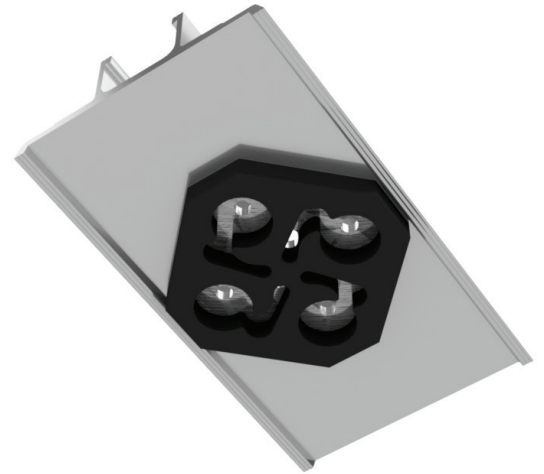

SpeedSeal™ DeckTrack

Direct to Deck Attachment for RL Universal

Eliminates locating
rafters & pilot holes

Ability to mount on
specialty roof types

Features SpeedSeal™
Technology

Complete compatibility
with existing RL
Universal Mounts

Start Installing the DeckTrack Today

The SpeedSeal™ DeckTrack

is part of a new generation of roof attachments for RL Universal, featuring an innovative design that incorporates SpeedSeal™ Technology into a single roof attachment that mounts directly to the deck.

Ultimate Rooftop Versatility

- Allows for layout adjustability on the roof without the need to locate & attach to rafters
- Familiar SpeedSeal™ Technology with compressible barrier that secures sealant in place & fills voids
- Ability to mount on specialty roof structures without standard rafters including TJI's, metal rafters, tongue & groove, and manufactured homes

Eliminate Disruption on the Roof

- Maintain the roof integrity, no prying up shingles
- Each screw independently sealed
- Sealant venting ports indicate proper seal

Rafter Independent Attachment

- Eliminates the need to locate or find rafters for pilot holes
- Single attachment secured straight to the roof