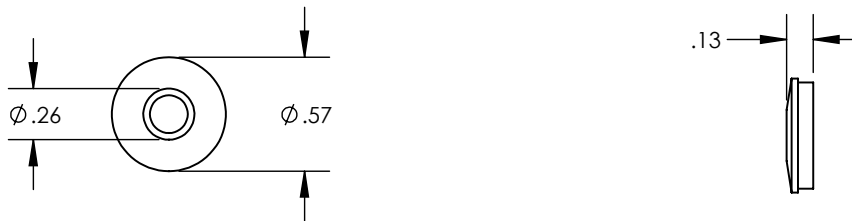

PART NUMBER	DESCRIPTION
QM-BUG-01-M1	BUG, Conduit Mount, Mill

1) ASSY, FLASHING INTEGRATED CONDUIT MOUNT

Property	Value
Material	Aluminum
Finish	Mill

2) SELF DRILLING SCREW, #14, WOOD TIP

Property	Value
Material	300 Series Stainless Steel
Finish	Clear

3) WASHER, EPDM BACKED

Property	Value
Material	300 Series Stainless Steel
Finish	Clear

4) THREAD ROLLING SCREW, HEX FLANGE HEAD, #1/4-20 X 3/4, SST

Property	Value
Material	300 Series Stainless Steel
Finish	Clear