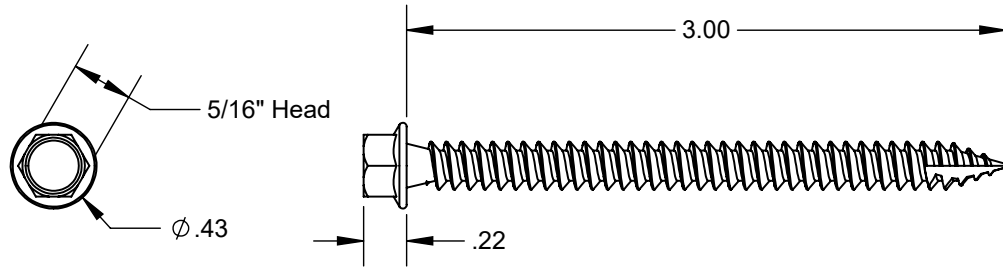

ITEM NO.	DESCRIPTION	QTY IN KIT
1	ASSY, FLASHING INTEGRATED CONDUIT MOUNT	1
2	SELF DRILLING SCREW, #14, WOOD TIP	1
3	WASHER, EPDM BACKED	1
4	THREAD ROLLING SCREW, HEX FLANGE HEAD, #1/4-20 X 3/4, SST	1

PART NUMBER	DESCRIPTION
QM-BUG-01-M1	BUG, Conduit Mount, Mill

1) ASSY, FLASHING INTEGRATED CONDUIT MOUNT

Property	Value
Material	Aluminum
Finish	Mill

2) SELF DRILLING SCREW, #14, WOOD TIP

Property	Value
Material	300 Series Stainless Steel
Finish	Clear

3) WASHER, EPDM BACKED

Property	Value
Material	300 Series Stainless Steel
Finish	Clear

4) THREAD ROLLING SCREW, HEX FLANGE HEAD, #1/4-20 X 3/4, SST

Property	Value
Material	300 Series Stainless Steel
Finish	Clear