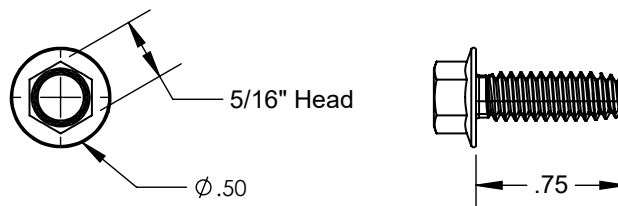

PART NUMBER	DESCRIPTION
QM-BUG-01-M1	BUG, Conduit Mount, Mill

1) ASSY, FLASHING INTEGRATED CONDUIT MOUNT

Property	Value
Material	Aluminum
Finish	Mill

2) SELF DRILLING SCREW, #14, WOOD TIP

Property	Value
Material	300 Series Stainless Steel
Finish	Clear

3) WASHER, EPDM BACKED

Property	Value
Material	300 Series Stainless Steel
Finish	Clear

4) THREAD ROLLING SCREW, HEX FLANGE HEAD, #1/4-20 X 3/4, SST

Property	Value
Material	300 Series Stainless Steel
Finish	Clear