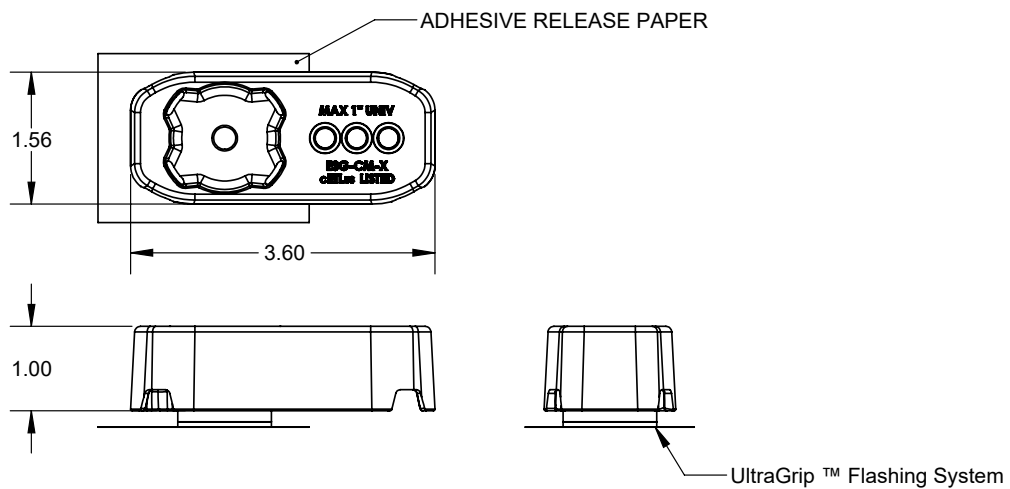

ITEM NO.	DESCRIPTION	QTY IN KIT
1	ASSY, FLASHING INTEGRATED CONDUIT MOUNT	1
2	SELF DRILLING SCREW, #14, WOOD TIP	1
3	WASHER, EPDM BACKED	1
4	THREAD ROLLING SCREW, HEX FLANGE HEAD, #1/4-20 X 3/4, SST	1

PART NUMBER	DESCRIPTION
QM-BUG-01-M1	BUG, Conduit Mount, Mill

1) ASSY, FLASHING INTEGRATED CONDUIT MOUNT

Property	Value
Material	Aluminum
Finish	Mill

2) SELF DRILLING SCREW, #14, WOOD TIP

Property	Value
Material	300 Series Stainless Steel
Finish	Clear

3) WASHER, EPDM BACKED

Property	Value
Material	300 Series Stainless Steel
Finish	Clear

4) THREAD ROLLING SCREW, HEX FLANGE HEAD, #1/4-20 X 3/4, SST

Property	Value
Material	300 Series Stainless Steel
Finish	Clear