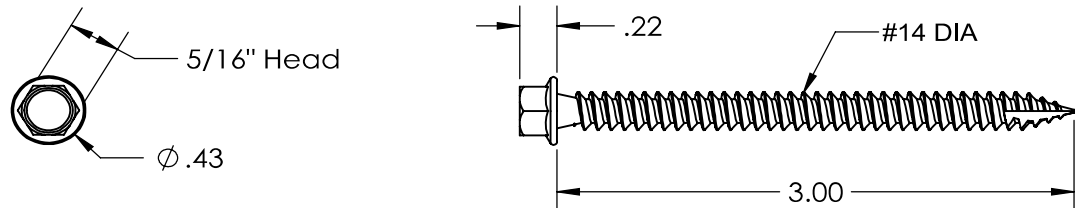

| ITEM NO | DESCRIPTION | QTY IN KIT |
|---------|------------------------------------|------------|
| 1 | Self Drilling Screw, #14, Wood Tip | 1 |
| 2 | Washer, EPDM Backed | 1 |

| PART NUMBER | DESCRIPTION |
|---------------|---------------------|
| RD-1430-01-M1 | RD Structural Screw |

1. Self Drilling Screw, #14, Wood Tip

| Property | Value |
|----------|----------------------------|
| Material | 300 Series Stainless Steel |
| Finish | Clear |

2. Washer, EPDM Backed

| Property | Value |
|----------|----------------------------|
| Material | 300 Series Stainless Steel |
| Finish | Clear |