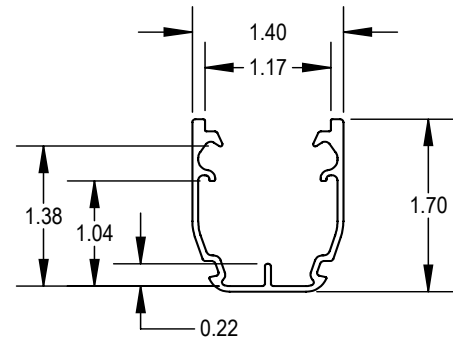

ITEM NO	DESCRIPTION	QTY IN KIT
1	Aire Rail, A1, Black(or Clear), 170	1

Part Number	Description
AE-A1-170B	AIRE RAIL, A1, BLACK, 170
AE-A1-170M	AIRE RAIL, A1, MILL, 170

1) Aire A1

Part Number	Material	Value
AE-A1-170B	6000-Series Aluminum	Black
AE-A1-170M	6000-Series Aluminum	Clear