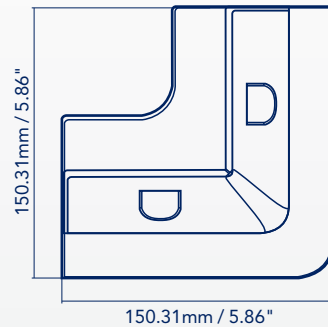

Product Specification

Corner Mount Kit (4 Corner Mounts Per Kit)

SLB -0115 Black

SLB -0117 White

Side Mount Kit (2 Side Mounts Per Kit)

SLB -0116 Black

SLB -0118 White