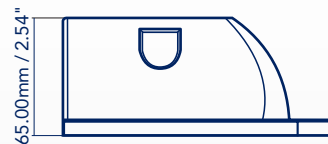

Product Specification

Corner Mount Kit (4 Corner Mounts Per Kit)

SLB -0115 Black

SLB -0117 White

Side Mount Kit (2 Side Mounts Per Kit)

SLB -0116 Black

SLB -0118 White