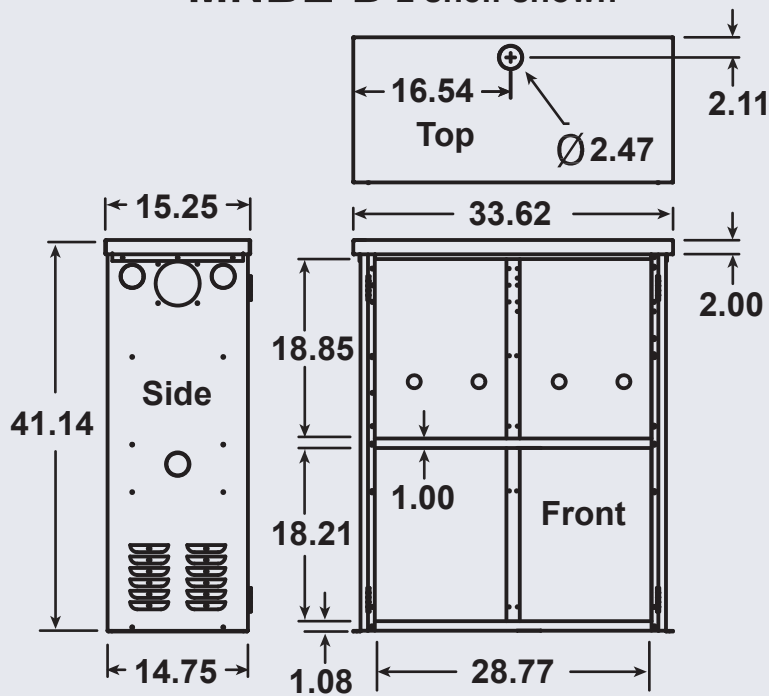

MNBE-D 2 shelf shown

ETL Listed for
US & Canada