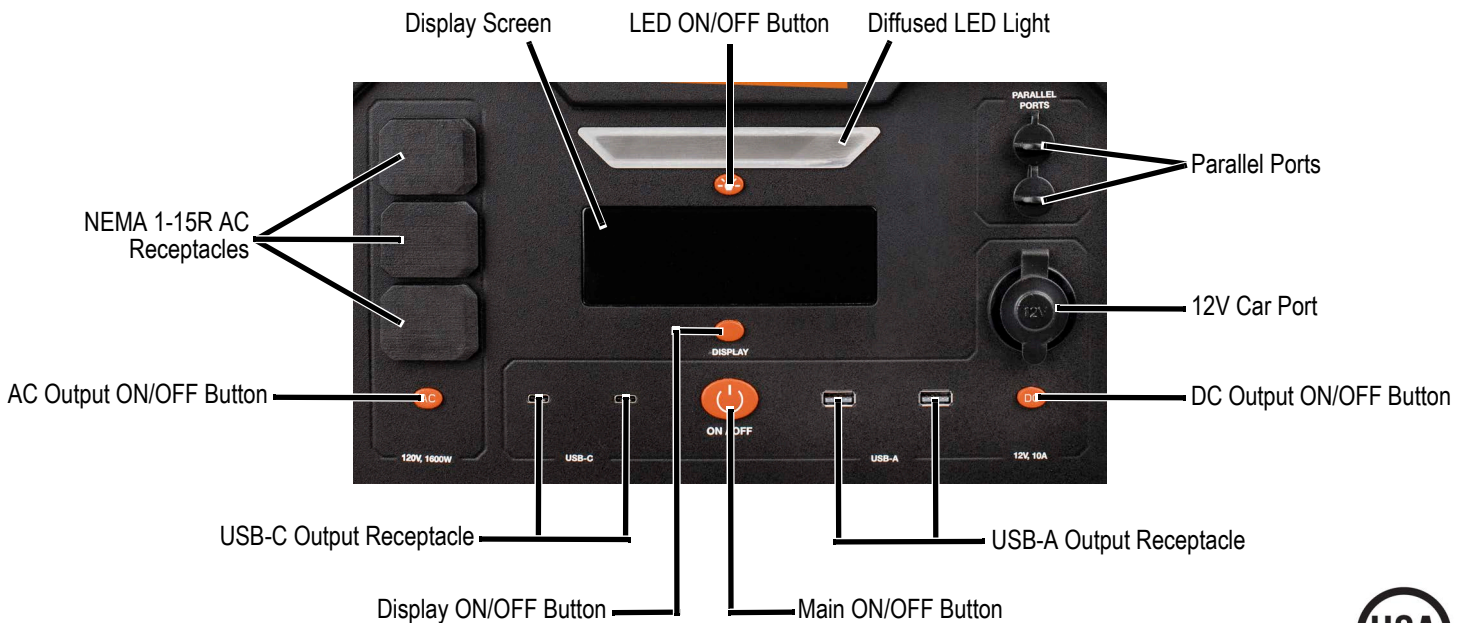

GB1000 and GB2000

GB1000 and GB2000 Generac Power Station

Model G0080250 UPC: 696471091908

Model G0080260 UPC: 696471091915

Features

- **Clean, Emission-Free, Portable Power** – Take it with you wherever you go, indoors or out.
- **Versatile Fast Recharging** – Recharge from 0-80% in 2.1 hours from a wall outlet (GB1000). Also supports input from solar, car and generator. Combine charging methods for even faster recharge times.
- **Compact, Durable Design** – Lightweight and easy to use with durable enclosure, ergonomic handle, and on-board storage.
- **Wireless Charging Pad** – 15W wireless charging for compatible devices.
- **Large Multi-Color 4.7" Display** – View charge level, remaining runtime and other key info at-a-glance.
- **Fast Solar Charging with Built-In MPPT Controller** – No controller accessory needed. Solar panels sold separately.

AC Rated Output Running Watts 1600
AC Maximum Output Starting Watts 3200

Control Panel

GB1000 and GB2000

Specifications

Product Series	GB1000 and GB2000
Model Number	G0080250 / G0080260
Output	
AC Rated Output Running Watts (X3)	120VAC / 13.3A (1600W / 3200W Surge)
USB-A (x2)	5VDC / 3.2A (15.5W max ea.)
USB-C (x2)	5-20VDC / 3.3A (65W max ea.)
12V Car Port	12VDC / 10A (120W max)
Wireless Charger	15W max
Charge Input	
AC Wall Charger	120VAC 60Hz (450W max)
DC / Solar Charger	10-28VDC 30A (468W max)
Battery	
Cell chemistry	Li-ion NMC
Nameplate Capacity (GB1000)	1086Wh
Nameplate Capacity (GB2000)	2106Wh
Cycle Life (GB1000)*	800 cycles to 80% capacity
Cycle Life (GB2000)*	1000 cycles to 80% capacity
Shelf Life	Charge every 3-6 months

*Cycle life based on charge rate of 0.5C and discharge rate of 1C at 25 °C

Dimensions and Weights

GB1000	
Length in (mm)	14.1 (359)
Width in (mm)	10.2 (258)
Height in (mm)	12.0 (305)
Carton Length in (mm)	16 (406)
Carton Width in (mm)	13.3 (338)
Carton Height in (mm)	15.3 (387)
Unit Weight lbs (kg)	29 (13)
Shipping Weight lbs (kg)	35 (16)